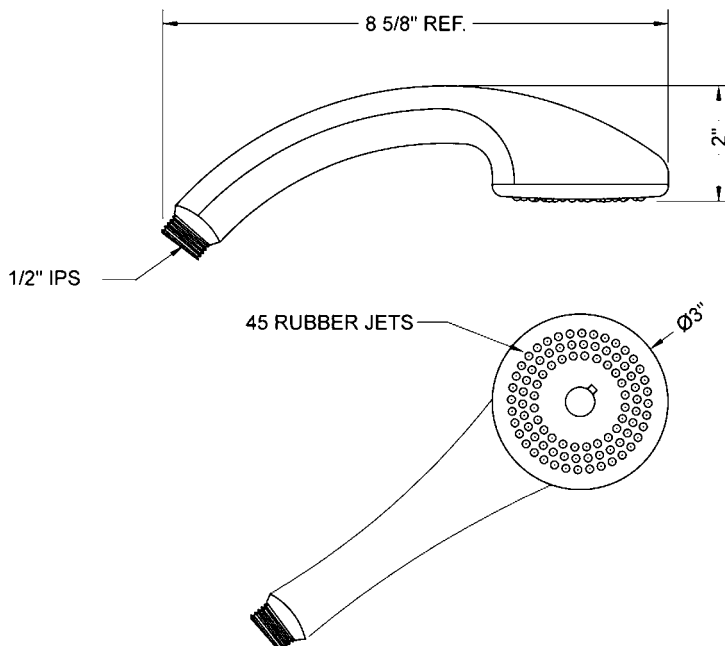

Maya Handshower-1.75 GPM

Model #: S421-1.75-

FEATURES:

- Single function handshower with 3" face
- 1/2" IPS male threads
- Comfortable ergonomic design
- Available flow rates: 2.5, 2.0, 1.75, & 1.5 GPM

AVAILABLE FINISHES:

SPECIFICATION DRAWING:

SPRAY PATTERNS: