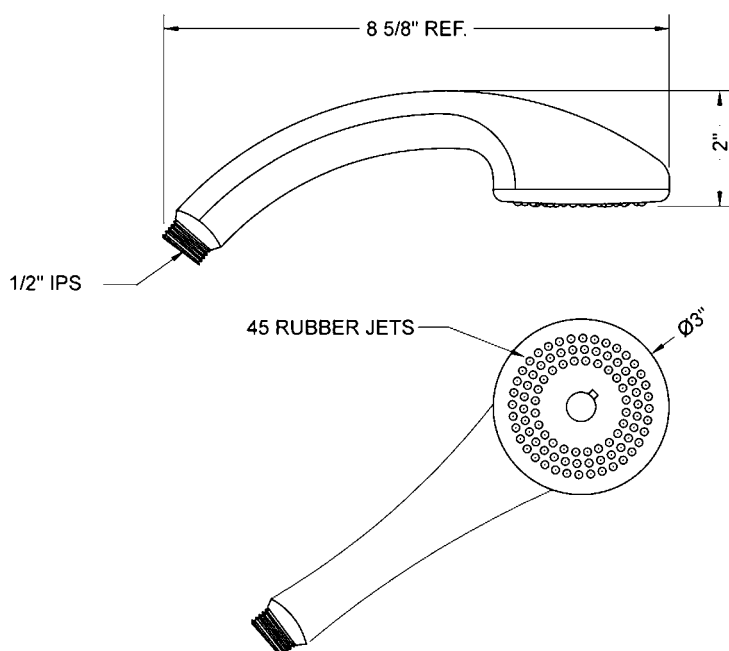

## Maya Handshower- 1.5 GPM

**Model #: S421-1.5-**

### FEATURES:

- Single function handshower with 3" face
- 1/2" IPS male threads
- Comfortable ergonomic design
- Available flow rates: 2.5, 2.0, 1.75, & 1.5 GPM

### SPECIFICATION DRAWING: