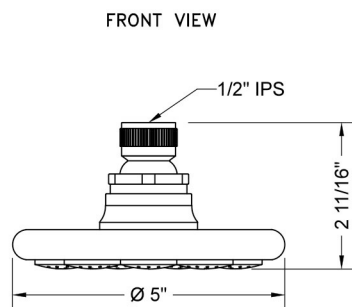

Oceanic Flood Showerhead- 1.75 GPM

Model #: S2701-1.75-

FEATURES:

- A POWER SHOWER
- 5" diameter brass flood showerhead with 180 jets
- 1/2" IPS adjustable brass ball joint to adjust angle of showerhead
- Works well for both ceiling & wall mount
- Available flow rates: 2.5, 2.0, 1.75 & 1.5 GPM

SPECIFICATION DRAWING:

SPRAY PATTERNS:

ANGLES AND FLOW RATES: