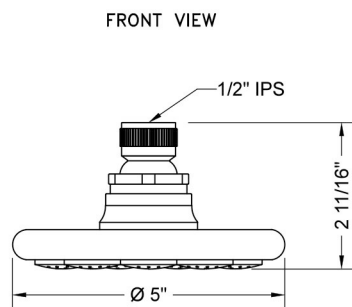

Oceanic Flood Showerhead- 1.5 GPM

Model #: S2701-1.5-

FEATURES:

- A POWER SHOWER
- 5" diameter brass flood showerhead with 180 jets
- 1/2" IPS adjustable brass ball joint to adjust angle of showerhead
- Works well for both ceiling & wall mount
- Available flow rates: 2.5, 2.0, 1.75 & 1.5 GPM

SPECIFICATION DRAWING:

SPRAY PATTERNS:

ANGLES AND FLOW RATES: