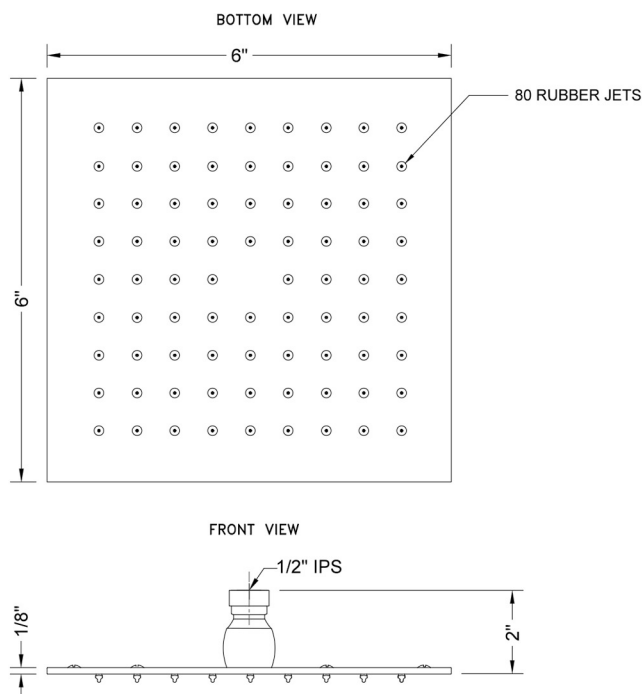

SPECIFICATION DRAWING:

SPRAY PATTERNS:

ANGLES AND FLOW RATES:

COMPLIANCES:

Complies with: ASME A112.18.1-2012/CSA B125.1-12