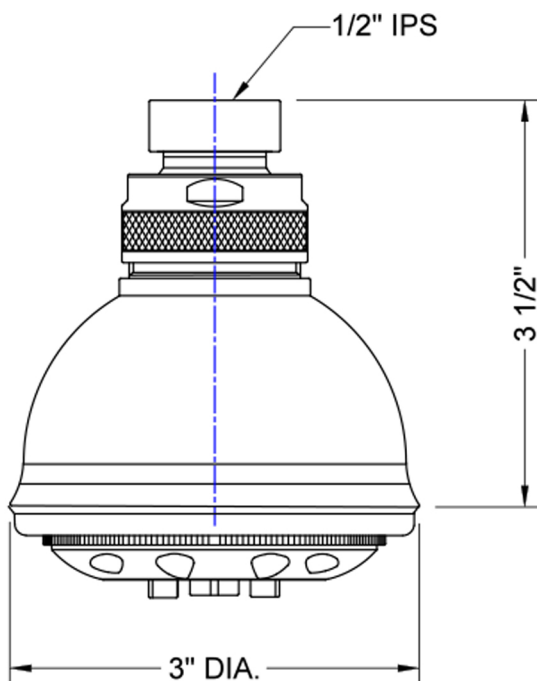

Ambra II Showerhead- 2.0 GPM

Model #: S189-2.0-

FEATURES:

- 5 function showerhead
- 1/2" IPS adjustable brass ball joint to adjust angle of showerhead
- Available flow rates: 2.5, 2.0, 1.75 & 1.5 GPM

AVAILABLE FINISHES:

SPECIFICATION DRAWING:

SPRAY PATTERNS: