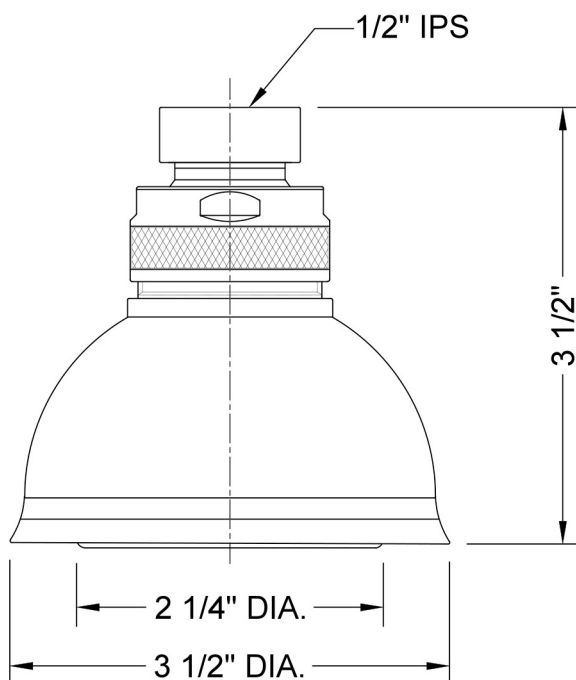

Ambra Showerhead- 1.75 GPM

Model #: S188-1.75-

FEATURES:

- 5 function showerhead with 3 5/8" face
- 1/2" IPS adjustable brass ball joint to adjust angle of showerhead
- Available flow rates: 2.5, 2.0, 1.75 & 1.5 GPM
- 2.0 GPM - WaterSense Approved
-

SPECIFICATION DRAWING:

SPRAY PATTERNS: