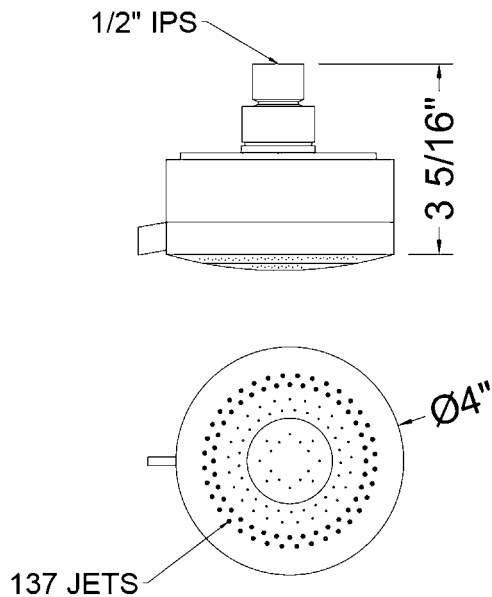

Kiera Rainhead- 1.75 GPM

**Model #: S182-1.75-**

**FEATURES:**

- 3 function showerhead
- 1/2" IPS adjustable brass ball joint to adjust angle of showerhead
- 4" diameter
- Available flow rates: 2.5, 2.0, 1.75 & 1.5 GPM

**SPECIFICATION DRAWING:**

**SPRAY PATTERNS:**