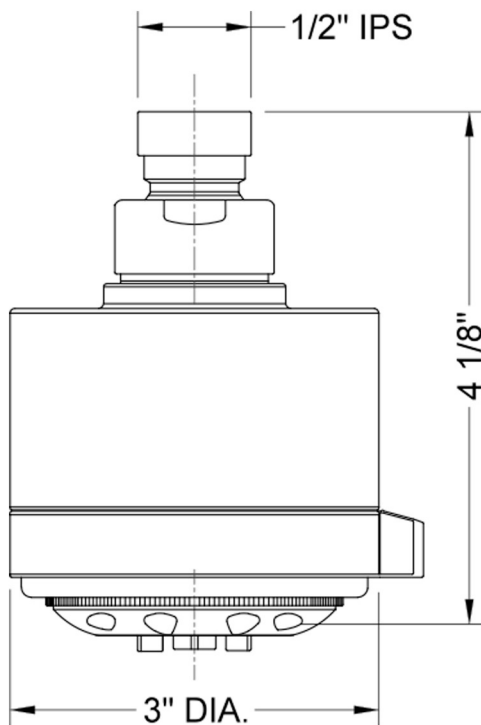

Cylindrica 5 Power Spray Showerhead - 1.75 GPM

Model #: S179-1.75-

FEATURES:

- 5 function showerhead with 3" face
- 1/2" IPS adjustable brass ball joint to adjust angle of showerhead
- Tab on adjusting ring allows for easy, adjustment of functions
- Available flow rates: 2.5, 2.0, 1.75 & 1.5 GPM
- Not available in AUB, ULB, WH, JACLO=COLOR

SPECIFICATION DRAWING:

SPRAY PATTERNS: