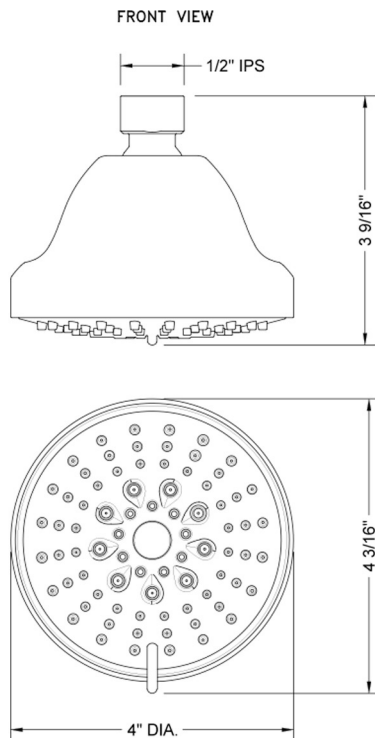

# SHOWERALL® 6 Function Showerhead with JX7® Technology- 1.5 GPM

**Model #: S165-1.5-**

## FEATURES:

- 4" diameter 6 function showerhead with pause control to conserve water
- Pause control is not a positive shut-off
- 1/2" IPS adjustable brass ball joint to adjust angle of showerhead
- Available flow rates: 2.5, 2.0, 1.75 & 1.5 GPM
- 2.0 GPM—WaterSense approved
- JX7® Technology

## SPECIFICATION DRAWING: