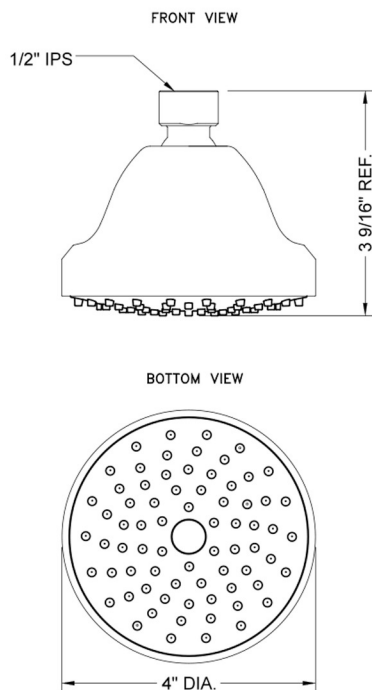

SPECIFICATION DRAWING: