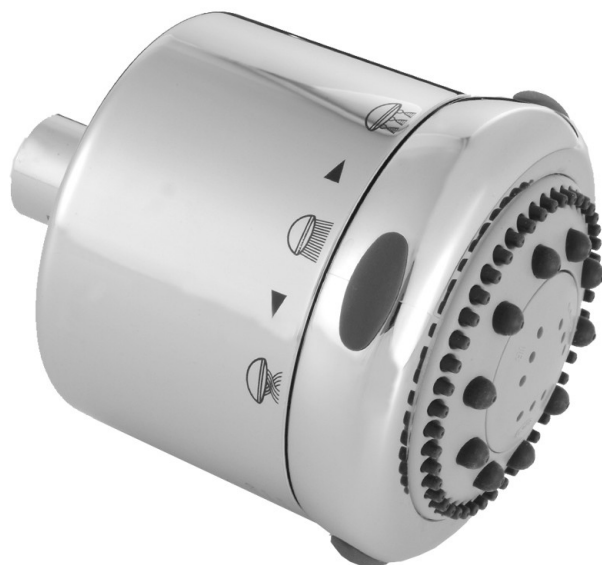

Frescia Light Grey Face Showerhead - 2.0 GPM

Model #: S139-2.0-

FEATURES:

- 4 function showerhead with 4" face
- 1/2" IPS adjustable brass ball joint to adjust angle of showerhead
- Rubber tabs on adjusting ring for easy grip, no slip adjustment of functions
- Ideal for use with 60° showerarms, 8041 & 8043
- Available flow rates: 2.5, 2.0, 1.75 & 1.5 GPM

AVAILABLE FINISHES:

Polished Chrome (PCH)	Satin Chrome (SC)	Bronze Umber (BU)
Satin Nickel (SN)	Pewter (PEW)	Caramel Bronze (CB)
Polished Nickel (PN)	Antique Brass (AB)	Antique Copper (ACU)
Oil-Rubbed Bronze (ORB)	Polished Brass (PB)	Polished Copper (PCU)
Vintage Bronze (VB)	Satin Brass (SB)	Matte Black (MBK)
Satin Gold (SG)	Polished Gold (PG)	Black Nickel (BKN)
Satin Cooper (SCU)	Graphite (GPH)	