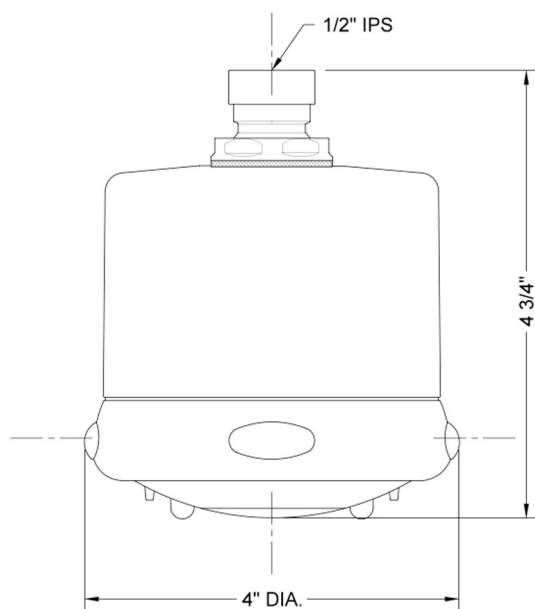

SPECIFICATION DRAWING: