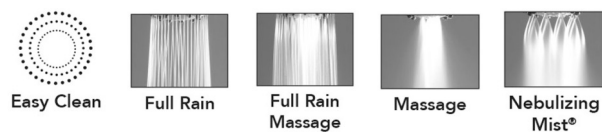

SPRAY PATTERNS:

COMPLIANCES:

CEC

Complies with: ASME A112.18.1-2012/CSA B125.1-12