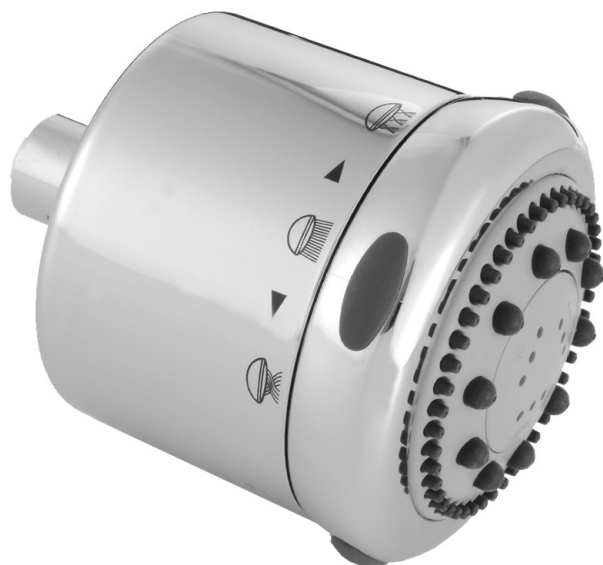

Frescia Light Grey Face Showerhead - 1.75 GPM

Model #: S139-1.75-

FEATURES:

- 4 function showerhead with 4" face
- 1/2" IPS adjustable brass ball joint to adjust angle of showerhead
- Rubber tabs on adjusting ring for easy grip, no slip adjustment of functions
- Ideal for use with 60° showerarms, 8041 & 8043
- Available flow rates: 2.5, 2.0, 1.75 & 1.5 GPM

AVAILABLE FINISHES:

Polished Chrome (PCH)	Satin Chrome (SC)	Bronze Umber (BU)
Satin Nickel (SN)	Pewter (PEW)	Caramel Bronze (CB)
Polished Nickel (PN)	Antique Brass (AB)	Antique Copper (ACU)
Oil-Rubbed Bronze (ORB)	Polished Brass (PB)	Polished Copper (PCU)
Vintage Bronze (VB)	Satin Brass (SB)	Matte Black (MBK)
Satin Gold (SG)	Polished Gold (PG)	Black Nickel (BKN)
Satin Cooper (SCU)	Graphite (GPH)	