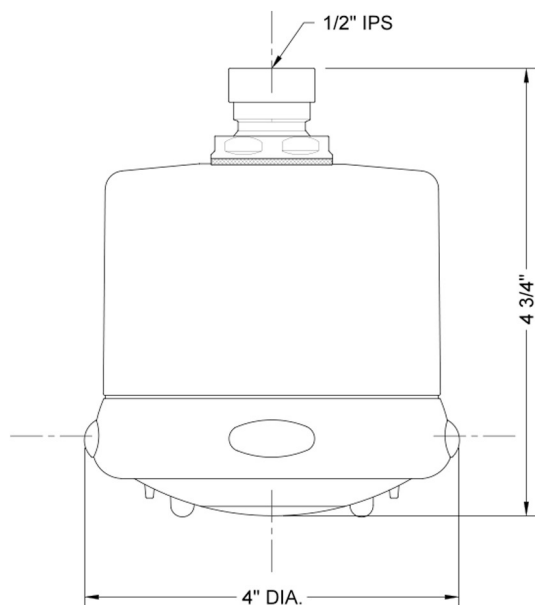

SPECIFICATION DRAWING: