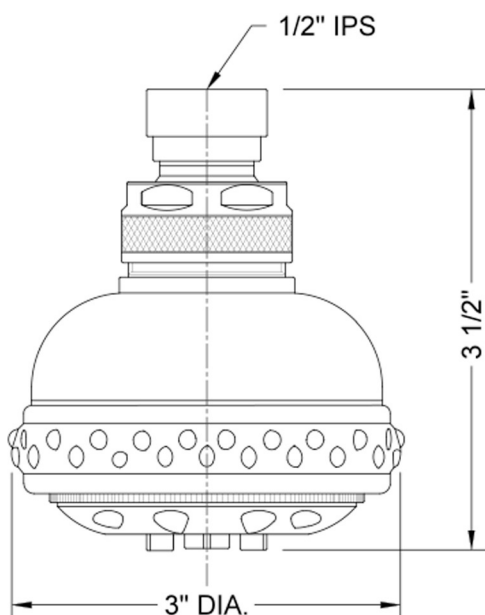

Leticia Showerhead- 1.5 GPM

Model #: S129-1.5-

FEATURES:

- 5 function showerhead with 3" face
- 1/2" IPS adjustable brass ball joint to adjust angle of showerhead
- Rubber ring for easy grip, no slip adjustment of functions
- Ideal for low water pressure
- Available flow rates: 2.5, 2.0, 1.75 & 1.5 GPM
- 2.0 GPM—WaterSense approved

SPECIFICATION DRAWING:

SPRAY PATTERNS: