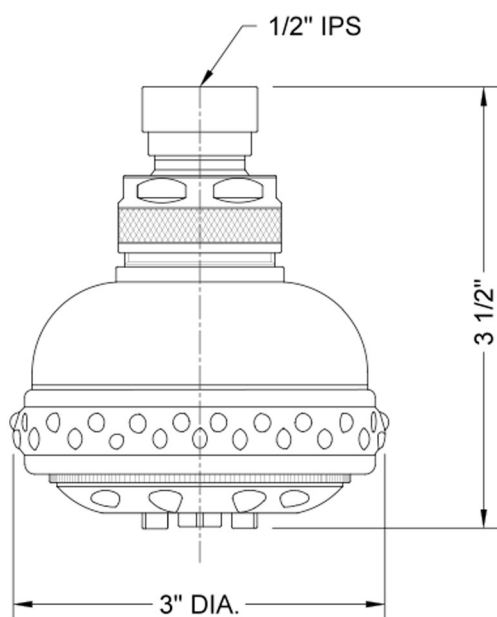

Serena Showerhead- 1.75 GPM

Model #: S128-1.75-

FEATURES:

- 5 function showerhead with 3" face
- 1/2" IPS adjustable brass ball joint to adjust angle of showerhead
- Rubber ring for easy grip, no slip adjustment of functions
- Available flow rates: 2.5, 2.0, 1.75 & 1.5 GPM
- 2.0 GPM—WaterSense approved

SPECIFICATION DRAWING:

SPRAY PATTERNS: