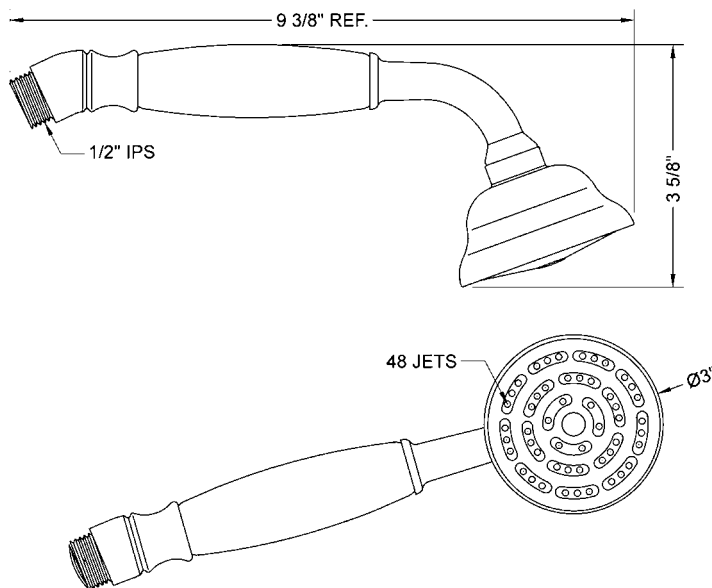

Carlton Handshower - 2.0 GPM

Model #: B284-2.0-

FEATURES:

- Brass single function handshower with 3" face
- 1/2" IPS male threads
- Comfortable ergonomic design
- Traditional decorative design

AVAILABLE FINISHES:

SPECIFICATION DRAWING:

SPRAY PATTERNS:

COMPLIANCES:

CEC

Complies with: ASME A112.18.1-2012/CSA B125.1-12