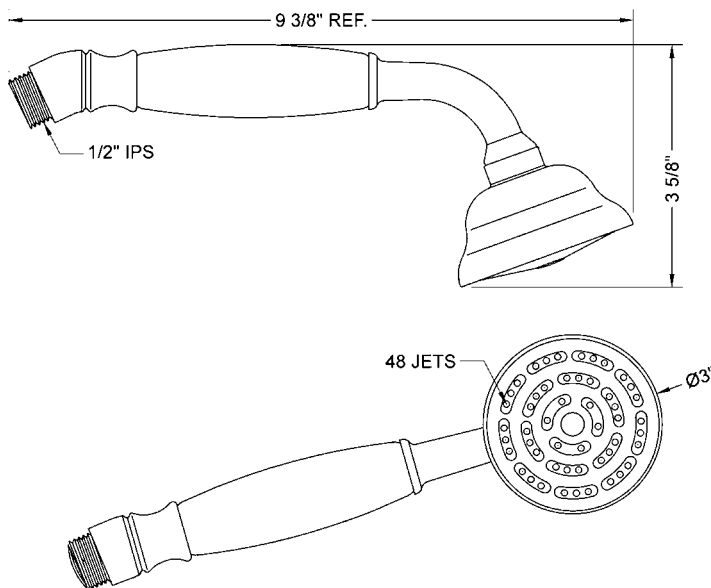

Carlton Handshower - 1.75 GPM

Model #: B284-1.75-

FEATURES:

- Brass single function handshower with 3" face
- 1/2" IPS male threads
- Comfortable ergonomic design
- Traditional decorative design

AVAILABLE FINISHES:

SPECIFICATION DRAWING:

SPRAY PATTERNS: