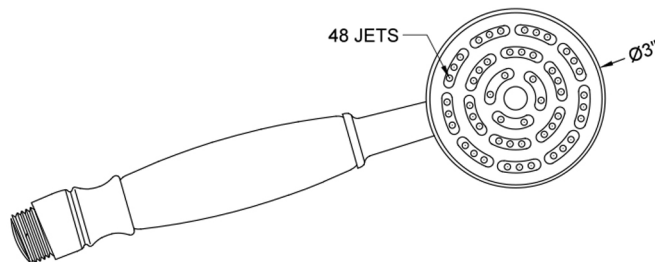

Carlton Handshower- 1.5 GPM

Model #: B284-1.5-

FEATURES:

- Brass single function handshower
- 1/2" Male threads
- Comfortable ergonomic design
- Traditional decorative design

AVAILABLE FINISHES:

Polished Chrome (PCH)	Satin Chrome (SC)	Bronze Umber (BU)
Satin Nickel (SN)	Pewter (PEW)	Caramel Bronze (CB)
Polished Nickel (PN)	Antique Brass (AB)	Antique Copper (ACU)
Oil-Rubbed Bronze (ORB)	Polished Brass (PB)	Polished Copper (PCU)
Vintage Bronze (VB)	Satin Brass (SB)	Matte Black (MBK)
Satin Gold (SG)	Polished Gold (PG)	Black Nickel (BKN)
Bombay Gold (BG)	Jewelers Gold (JG)	Europa Bronze (EB)
White (WH)	Sedona Beige (SDB)	Tristan Brass (TB)
Unlacquered Brass (ULB)	Satin Cooper (SCU)	

SPECIFICATION DRAWING:

SPRAY PATTERNS: