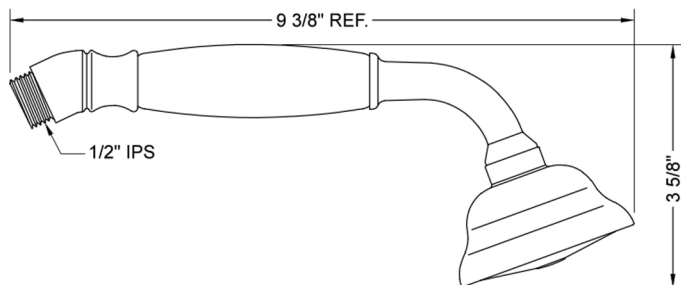

Carlton Handshower- 1.5 GPM

Model #: B284-1.5-

FEATURES:

- Brass single function handshower
- 1/2" Male threads
- Comfortable ergonomic design
- Traditional decorative design

AVAILABLE FINISHES:

Polished Chrome (PCH)	Satin Chrome (SC)	Bronze Umber (BU)
Satin Nickel (SN)	Pewter (PEW)	Caramel Bronze (CB)
Polished Nickel (PN)	Antique Brass (AB)	Antique Copper (ACU)
Oil-Rubbed Bronze (ORB)	Polished Brass (PB)	Polished Copper (PCU)
Vintage Bronze (VB)	Satin Brass (SB)	Matte Black (MBK)
Satin Gold (SG)	Polished Gold (PG)	Black Nickel (BKN)
Bombay Gold (BG)	Jewelers Gold (JG)	Europa Bronze (EB)
White (WH)	Sedona Beige (SDB)	Tristan Brass (TB)
Unlacquered Brass (ULB)	Satin Cooper (SCU)	

SPECIFICATION DRAWING:

SPRAY PATTERNS: