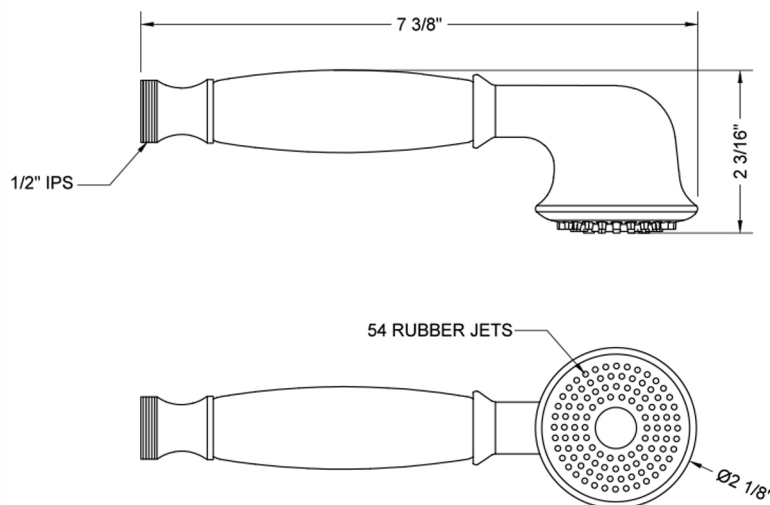

SPECIFICATION DRAWING: