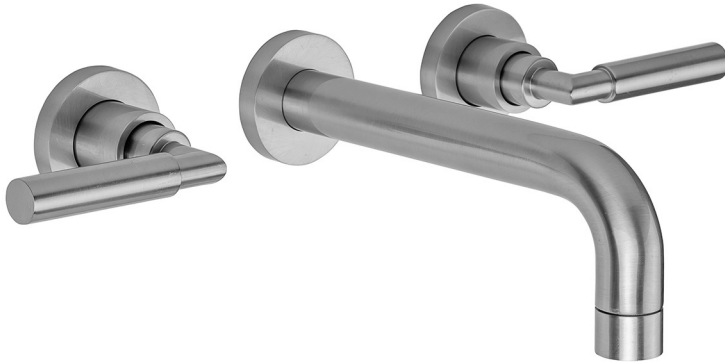

Contempo Wall Faucet TRIM with Lever Handles- 0.5 GPM

Model #: 9880-W-WT459-TR-0.5-

FEATURES:

- All brass construction 8" center to center
- 1/4 turn ceramic valves
- Stationary wall mounted spout
- Available flow rates: 1.5, 1.2, & 0.5 GPM. Additional flow rate (aerator) options available. Contact JACLO
- Requires 5550-RGH rough kit
- Lever handles are ADA compliant

AVAILABLE FINISHES:

Polished Chrome (PCH)	Satin Chrome (SC)	Bronze Umber (BU)
Satin Nickel (SN)	Pewter (PEW)	Caramel Bronze (CB)
Polished Nickel (PN)	Antique Brass (AB)	Antique Copper (ACU)
Oil-Rubbed Bronze (ORB)	Polished Brass (PB)	Polished Copper (PCU)
Vintage Bronze (VB)	Satin Brass (SB)	Matte Black (MBK)
Satin Gold (SG)	Polished Gold (PG)	Black Nickel (BKN)
White (WH)	Satin Cooper (SCU)	Almond (ALD)
Amber (AMB)	Azure Blue (AZB)	Coral (COR)
Mint Green (GRN)	Stone Grey (GRY)	Lilac (LAC)
Light Blue (LBL)	Limon (LIM)	Plum (PLM)
Pink (PNK)	Red (RED)	Graphite (GPH)
Aged Unlacquered Brass (AUB)		

SPECIFICATION DRAWING:

AVAILABLE HANDLES:

WT459

WT462