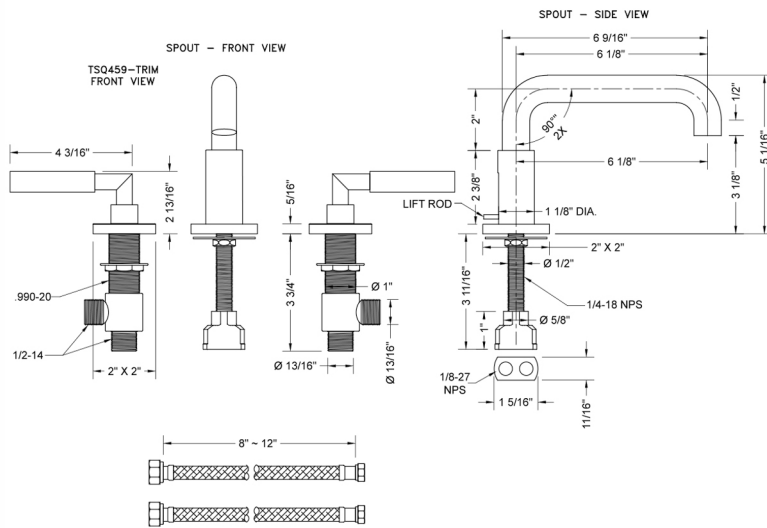

Downtown Contempo Faucet with Square Escutcheons & Contempo Slim Lever Handles- 0.5 GPM

Model #: 8883-TSQ459-0.5-

FEATURES:

- All brass 8" - 12" widespread faucet includes brass pop-up drain with overflow
- 1/4 turn ceramic valves
- Low Profile Swivel Spout (For Stationary Spout option, contact JACLO)
- Available Flow Rates: 1.5, 1.2 & 0.5 GPM. Additional flow rate (aerator) options available. Contact JACLO.
- 5 3/4" spout reach
- Spout Hole Size: 1 1/2" - 1 7/8"
- Valve Hole Size: 1 1/8" - 1 5/8"
- ADA Compliant Levers

SPECIFICATION DRAWING:

AVAILABLE HANDLES:

COMPLIANCES: