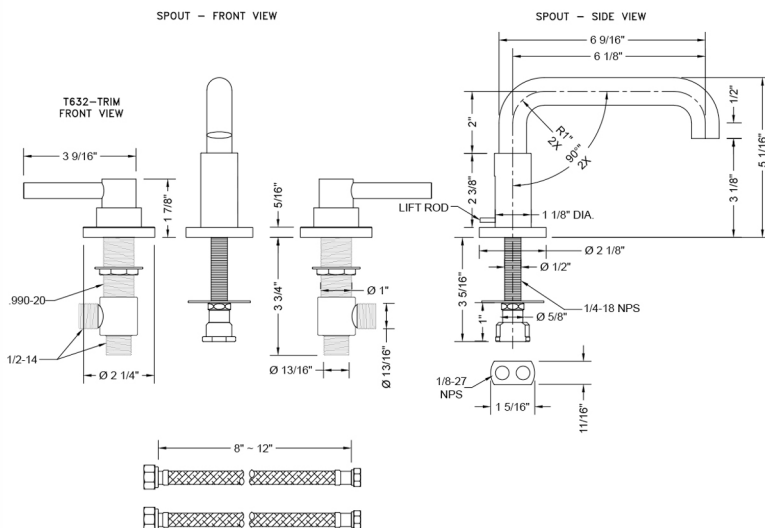

Downtown Contempo Faucet with Round Escutcheons & Low Contempo Lever Handles- 0.5 GPM

Model #: 8882-T632-0.5-

FEATURES:

- All brass 8" - 12" widespread faucet includes brass pop-up drain with overflow
- 1/4 turn ceramic valves
- Low Profile Swivel Spout (For Stationary Spout option, contact JACLO)
- Available Flow Rates: 1.5, 1.2 & 0.5 GPM. Additional flow rate (aerator) options available. Contact JACLO.
- 5 3/4" spout reach
- Spout Hole Size: 1 1/2" - 1 7/8"
- Valve Hole Size: 1 1/8" - 1 5/8"
- ADA Compliant Levers

SPECIFICATION DRAWING:

AVAILABLE HANDLES:

COMPLIANCES: