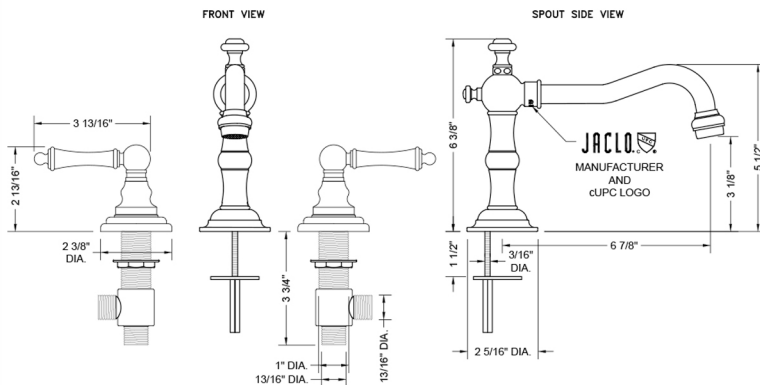

Roaring 20's Faucet with Ball Lever Handles - 1.2 GPM

Model #: 7830-T679-1.2-

FEATURES:

- All brass 8" - 12" widespread faucet includes brass pop-up drain with overflow
- 1/4 turn ceramic valves
- Swivel Spout (For Stationary Spout option, contact JACLO)
- Available Flow Rates: 1.5, 1.2 & 0.5 GPM. Additional flow rate (aerator) options available. Contact JACLO.
- 6 7/8" spout reach
- Spout Hole Size: 1" - 2"
- Valve Hole Size: 1 1/8" - 1 5/8"
- ADA Compliant Levers

SPECIFICATION DRAWING:

AVAILABLE HANDLES:

COMPLIANCES:

CEC

Complies with: ASME A112.18.1-2012/CSA B125.1-12