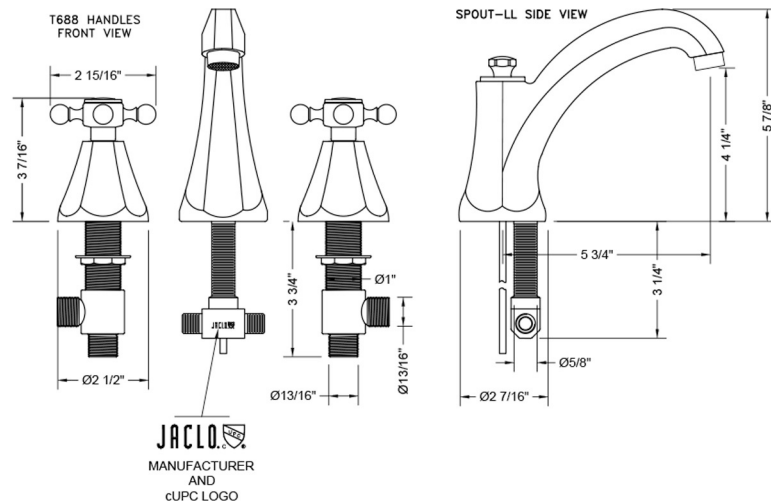

Astor High Profile Faucet with Ball Cross Handles- 0.5 GPM

Model #: 6872-T688-0.5-

FEATURES:

- All brass 8" - 12" widespread faucet includes brass pop-up drain with overflow
- 1/4 turn ceramic valves
- Stationary Spout
- Available Flow Rates: 1.5, 1.2 & 0.5 GPM. Additional flow rate (aerator) options available. Contact JACLO.
- 5 3/4" spout reach
- Spout Hole Size Min-Max: 1 1/4" - 2"
- Valve Hole Size Min-Max: 1 1/8" - 1 5/8"

SPECIFICATION DRAWING:

AVAILABLE HANDLES: