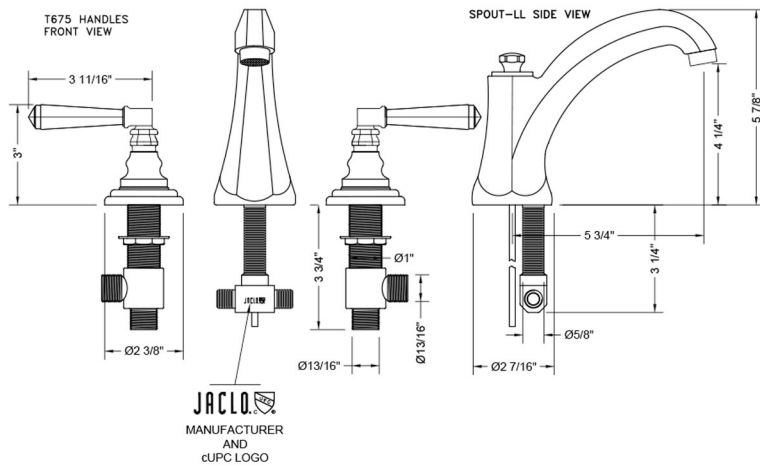

Westfield High Profile Faucet with Hex Lever Handles- 0.5 GPM

Model #: 6872-T675-0.5-

FEATURES:

- All brass 8" - 12" widespread faucet includes brass pop-up drain with overflow
- 1/4 turn ceramic valves
- Stationary Spout
- Available Flow Rates: 1.5, 1.2 & 0.5 GPM. Additional flow rate (aerator) options available. Contact JACLO.
- 5 3/4" spout reach
- Spout Hole Size Min-Max: 1 1/4" - 2"
- Valve Hole Size Min-Max: 1 1/8" - 1 5/8"

SPECIFICATION DRAWING:

AVAILABLE HANDLES: