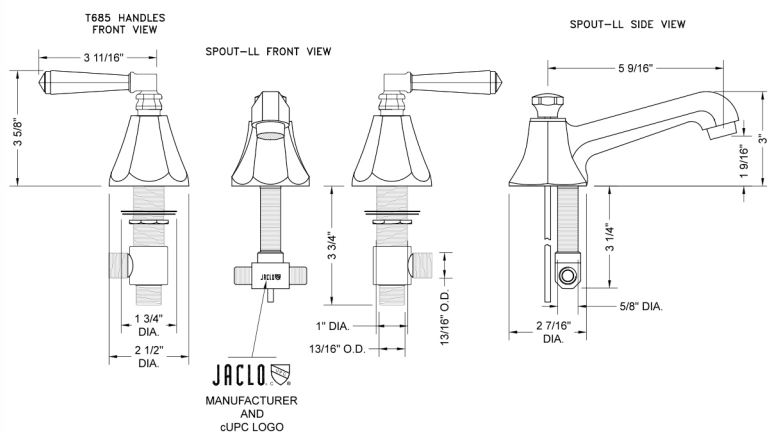

SPECIFICATION DRAWING: