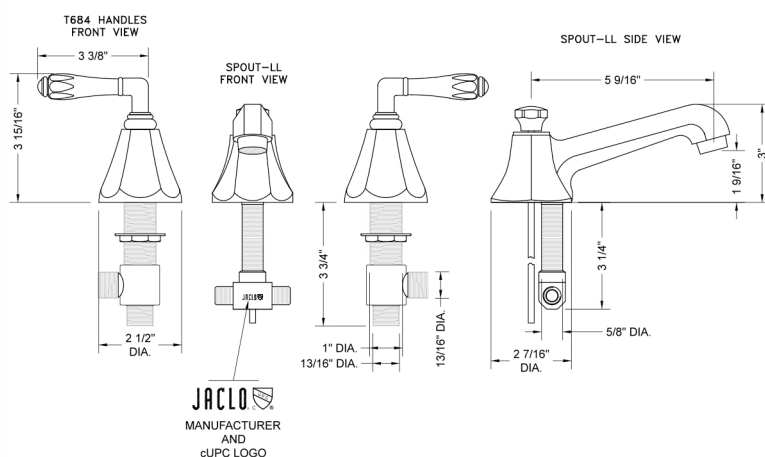

Astor Faucet with Smooth Lever Handles- 0.5 GPM

Model #: 6870-T684-0.5-

FEATURES:

- All brass 8" - 12" widespread faucet includes brass pop-up drain with overflow
- 1/4 turn ceramic valves
- Stationary Spout
- Available Flow Rates: 1.5, 1.2 & 0.5 GPM. Additional flow rate (aerator) options available. Contact JACLO.
- 5 1/2" spout reach
- Spout Hole Size: 1 1/4" - 2"
- Valve Hole Size: 1 1/8" - 1 5/8"
- ADA Compliant Levers

SPECIFICATION DRAWING:

AVAILABLE HANDLES: