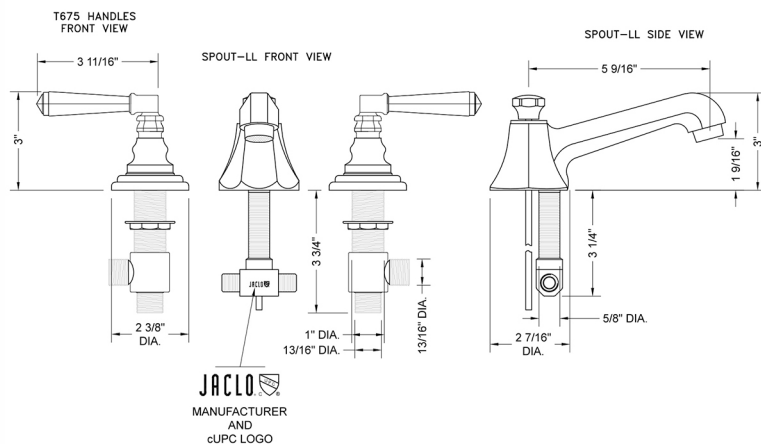

Westfield Faucet with Hex Lever Handles- 0.5 GPM

Model #: 6870-T675-0.5-

FEATURES:

- All brass 8" - 12" widespread faucet includes brass pop-up drain with overflow
- 1/4 turn ceramic valves
- Stationary Spout
- Available Flow Rates: 1.5, 1.2 & 0.5 GPM. Additional flow rate (aerator) options available. Contact JACLO.
- 5 1/2" spout reach
- Spout Hole Size: 1 1/4" - 2"
- Valve Hole Size: 1 1/8" - 1 5/8"
- ADA Compliant Levers

SPECIFICATION DRAWING:

AVAILABLE HANDLES: