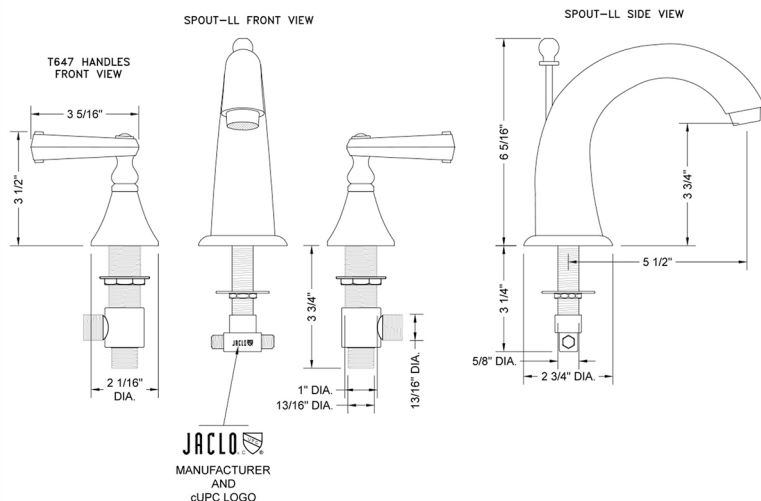

Cranford Faucet with Ribbon Lever Handles- 1.2 GPM

Model #: 5460-T647-1.2-

FEATURES:

- All brass 8" - 12" widespread faucet includes brass pop-up drain with overflow
- 1/4 turn ceramic valves
- Stationary Spout
- Available Flow Rates: 1.5, 1.2 & 0.5 GPM. Additional flow rate (aerator) options available. Contact JACLO.
- 5 1/2" spout reach
- Spout Hole Size: 1 1/4" - 1 3/4"
- Valve Hole Size: 1 1/8" - 1 5/8"
- ADA Compliant Levers

SPECIFICATION DRAWING:

AVAILABLE HANDLES:

COMPLIANCES:

CEC

Complies with: ASME A112.18.1-2012/CSA B125.1-12