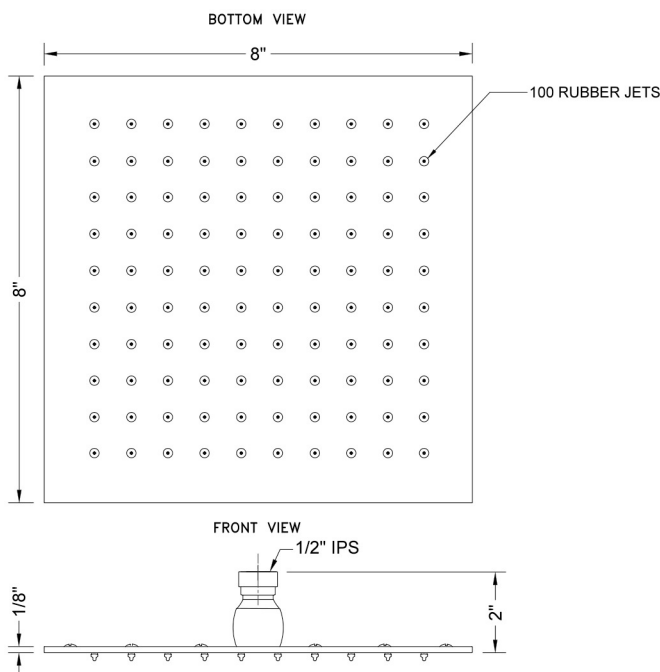

## 8" x 8" Square Rain Machine®-1.5 GPM

Model #: S209-1.5-

### FEATURES:

- A POWER SHOWER - The technology of the Rain Machine® allows for a strong rain spray at any angle
- 1/2" IPS adjustable brass ball joint to adjust angle of showerhead
- 8" X 8" all brass body with 100 easy clean rubber jets
- Available flow rates: 2.5, 2.0, 1.75 & 1.5 GPM

### SPECIFICATION DRAWING:

### ANGLES AND FLOW RATES: