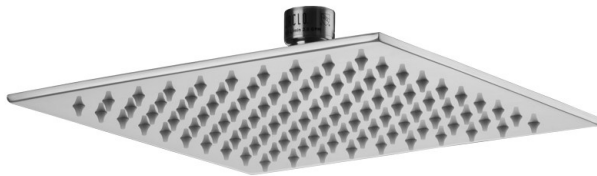

## 8" x 8" Square Rain Machine®-1.5 GPM

Model #: S209-1.5-

### FEATURES:

- A POWER SHOWER - The technology of the Rain Machine® allows for a strong rain spray at any angle
- 1/2" IPS adjustable brass ball joint to adjust angle of showerhead
- 8" X 8" all brass body with 100 easy clean rubber jets
- Available flow rates: 2.5, 2.0, 1.75 & 1.5 GPM

### AVAILABLE FINISHES:

Polished Chrome (PCH)	Satin Chrome (SC)	Bronze Umber (BU)
Satin Nickel (SN)	Pewter (PEW)	Caramel Bronze (CB)
Polished Nickel (PN)	Antique Brass (AB)	Antique Copper (ACU)
Oil-Rubbed Bronze (ORB)	Polished Brass (PB)	Polished Copper (PCU)
Vintage Bronze (VB)	Satin Brass (SB)	Matte Black (MBK)
Satin Gold (SG)	Polished Gold (PG)	Black Nickel (BKN)
White (WH)	Unlacquered Brass (ULB)	Satin Cooper (SCU)
Almond (ALD)	Amber (AMB)	Azure Blue (AZB)
Coral (COR)	Mint Green (GRN)	Stone Grey (GRY)
Lilac (LAC)	Light Blue (LBL)	Limon (LIM)
Plum (PLM)	Pink (PNK)	Red (RED)
Graphite (GPH)	Aged Unlacquered Brass (AUB)	