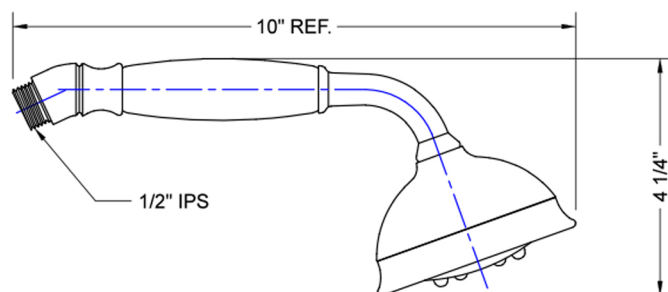

SPECIFICATION DRAWING: