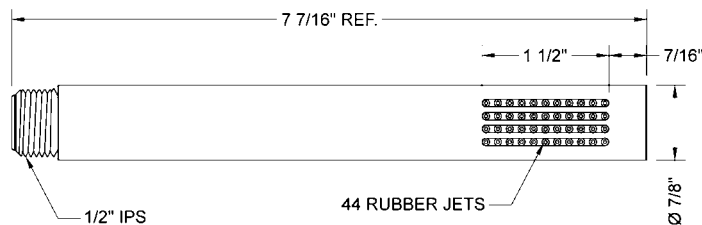

SPRAY PATTERNS: