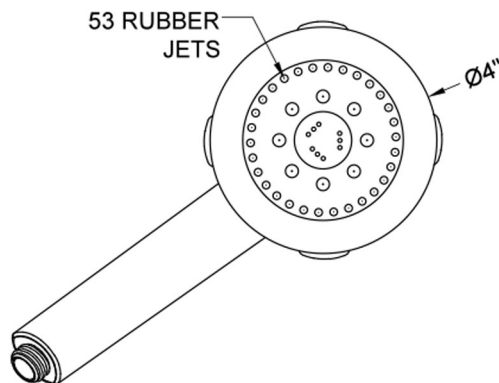

SPECIFICATION DRAWING: