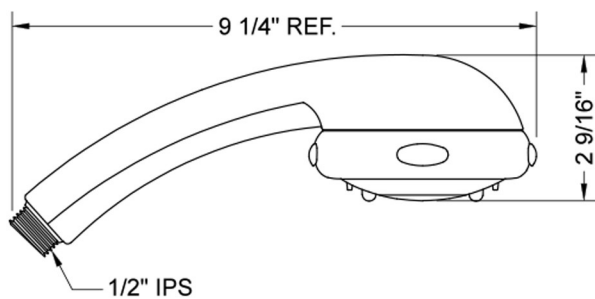

SPECIFICATION DRAWING: