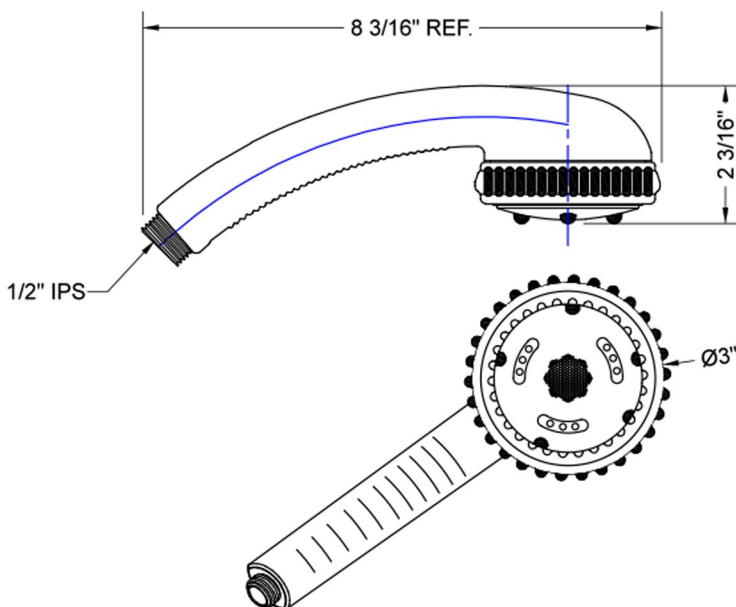

SPECIFICATION DRAWING: