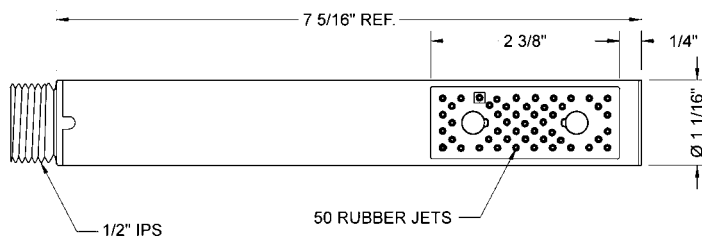

Diva Handshower- 1.75 GPM

Model #: S456-1.75-

FEATURES:

- Brass single function handshower
- 1/2" IPS male threads
- Unique wide trapezoid shaped spray
- Contemporary design
- Light weight
- Available flow rates: 2.5, 2.0, 1.75 & 1.5 GPM

SPECIFICATION DRAWING:

SPRAY PATTERNS: