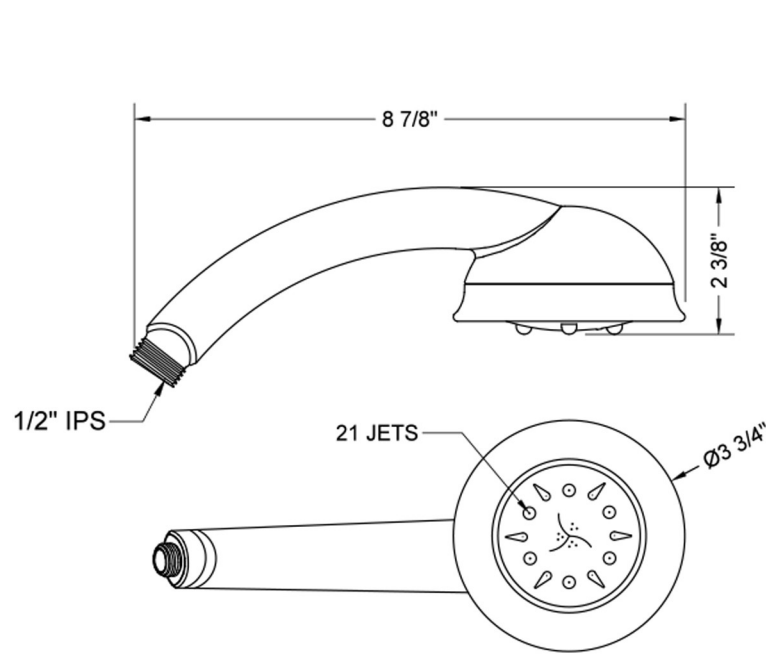

SPECIFICATION DRAWING: