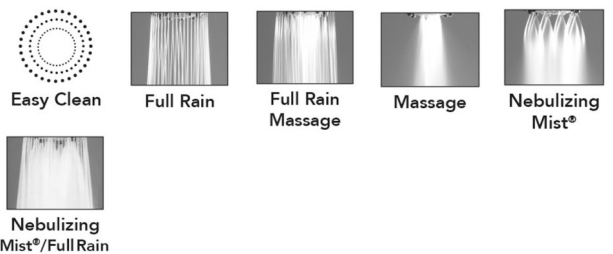

SPRAY PATTERNS:

COMPLIANCES:

CEC

Complies with: ASME A112.18.1-2012/CSA B125.1-12