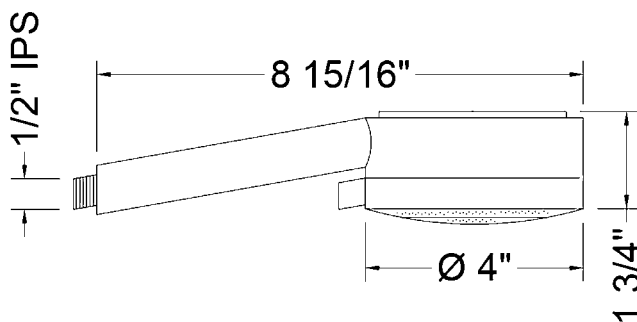

Kiera Handshower

**Model #: S482-**

**FEATURES:**

- 3 function handshower with 4" face
- 1/2" IPS male threads
- Tab on adjusting ring allows for easy adjustment of functions
- Contemporary design
- Available flow rates: 2.5, 2.0, 1.75 & 1.5 GPM

**SPECIFICATION DRAWING:**

**SPRAY PATTERNS:**