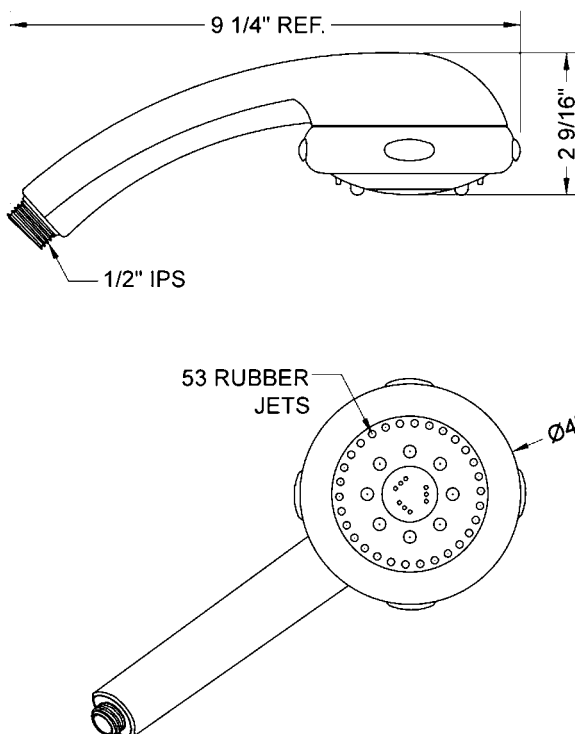

SPECIFICATION DRAWING: