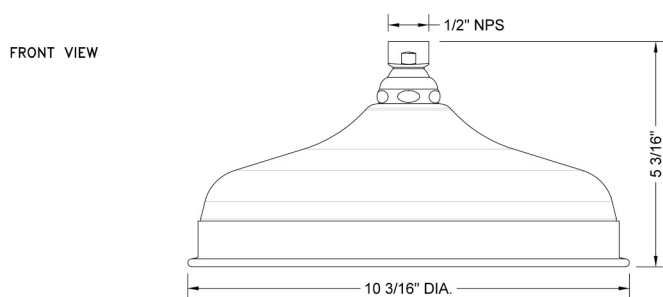

Carolene Rainhead

Model #: S187-

FEATURES:

- 1/2" IPS adjustable brass ball joint to adjust angle of showerhead
- 10" diameter with 127 sprays for full rain effect
- Unique interior channeling system disperses water evenly creating a pressurized rainspray for an exhilarating shower experience
- Available flow rates: 2.5, 2.0, 1.75 & 1.5 GPM

AVAILABLE FINISHES:

Polished Chrome (PCH) Satin Nickel (SN) Polished Nickel (PN)

SPECIFICATION DRAWING:

SPRAY PATTERNS:

ANGLES AND FLOW RATES: