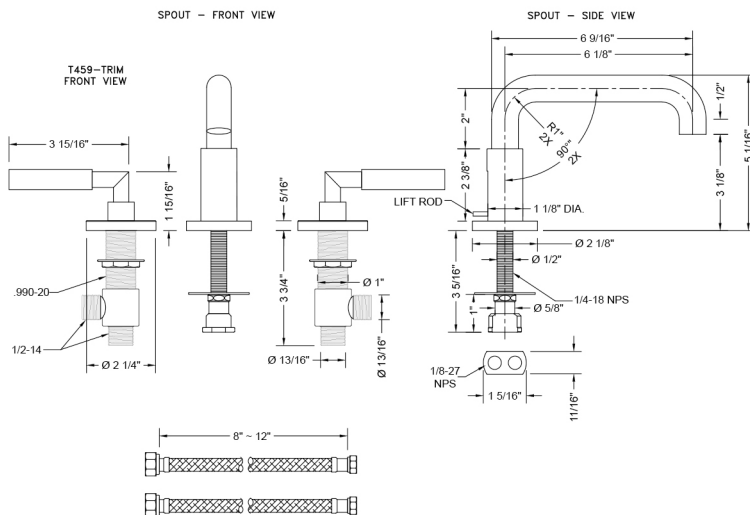

SPECIFICATION DRAWING: