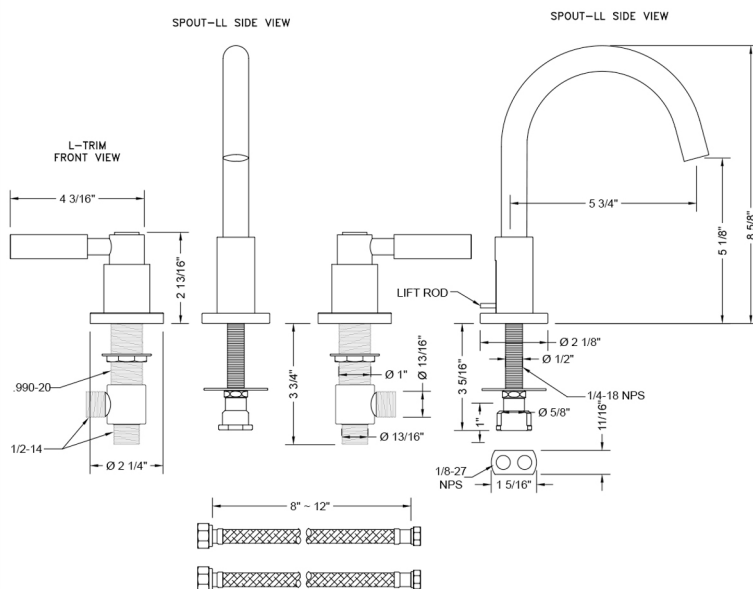

SPECIFICATION DRAWING:

AVAILABLE HANDLES:

COMPLIANCES:

Complies with: ASME A112.18.1-2012/CSA B125.1-12