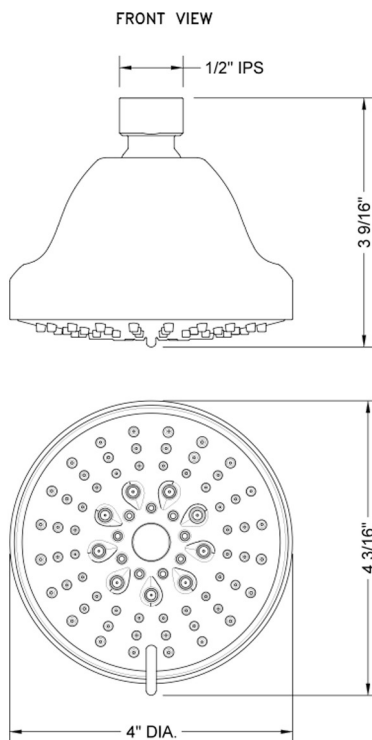

SHOWERALL® 6 Function Showerhead with JX7® Technology

Model #:-S165-

FEATURES:

- 4" diameter 6 function showerhead with pause control to conserve water
- Pause control is not a positive shut-off
- 1/2" IPS adjustable brass ball joint to adjust angle of showerhead
- Available flow rates: 2.5, 2.0, 1.75 & 1.5 GPM
- 2.0 GPM—WaterSense approved
- JX7® Technology

AVAILABLE FINISHES:

Polished Chrome (PCH) Satin Nickel (SN) Polished Nickel (PN)
Polished Brass (PB) Matte Black (MBK)

SPECIFICATION DRAWING:

SPRAY PATTERNS:

COMPLIANCES:

Complies with: ASME A112.18.1-2012/CSA B125.1-12