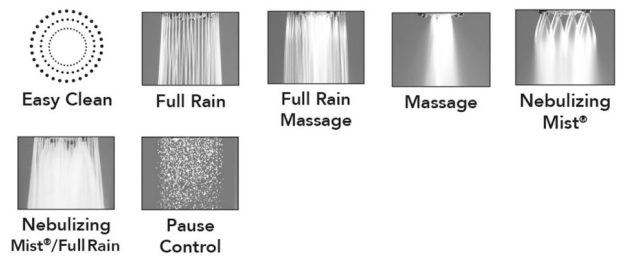

SHOWERALL® 6 Function Showerhead with JX7® Technology

Model #:-S165-

FEATURES:

- 4" diameter 6 function showerhead with pause control to conserve water
- Pause control is not a positive shut-off
- 1/2" IPS adjustable brass ball joint to adjust angle of showerhead
- Available flow rates: 2.5, 2.0, 1.75 & 1.5 GPM
- 2.0 GPM—WaterSense approved
- JX7® Technology

AVAILABLE FINISHES:

Polished Chrome (PCH) Satin Nickel (SN) Polished Nickel (PN)
Polished Brass (PB) Matte Black (MBK)

SPECIFICATION DRAWING:

SPRAY PATTERNS:

COMPLIANCES:

Complies with: ASME A112.18.1-2012/CSA B125.1-12