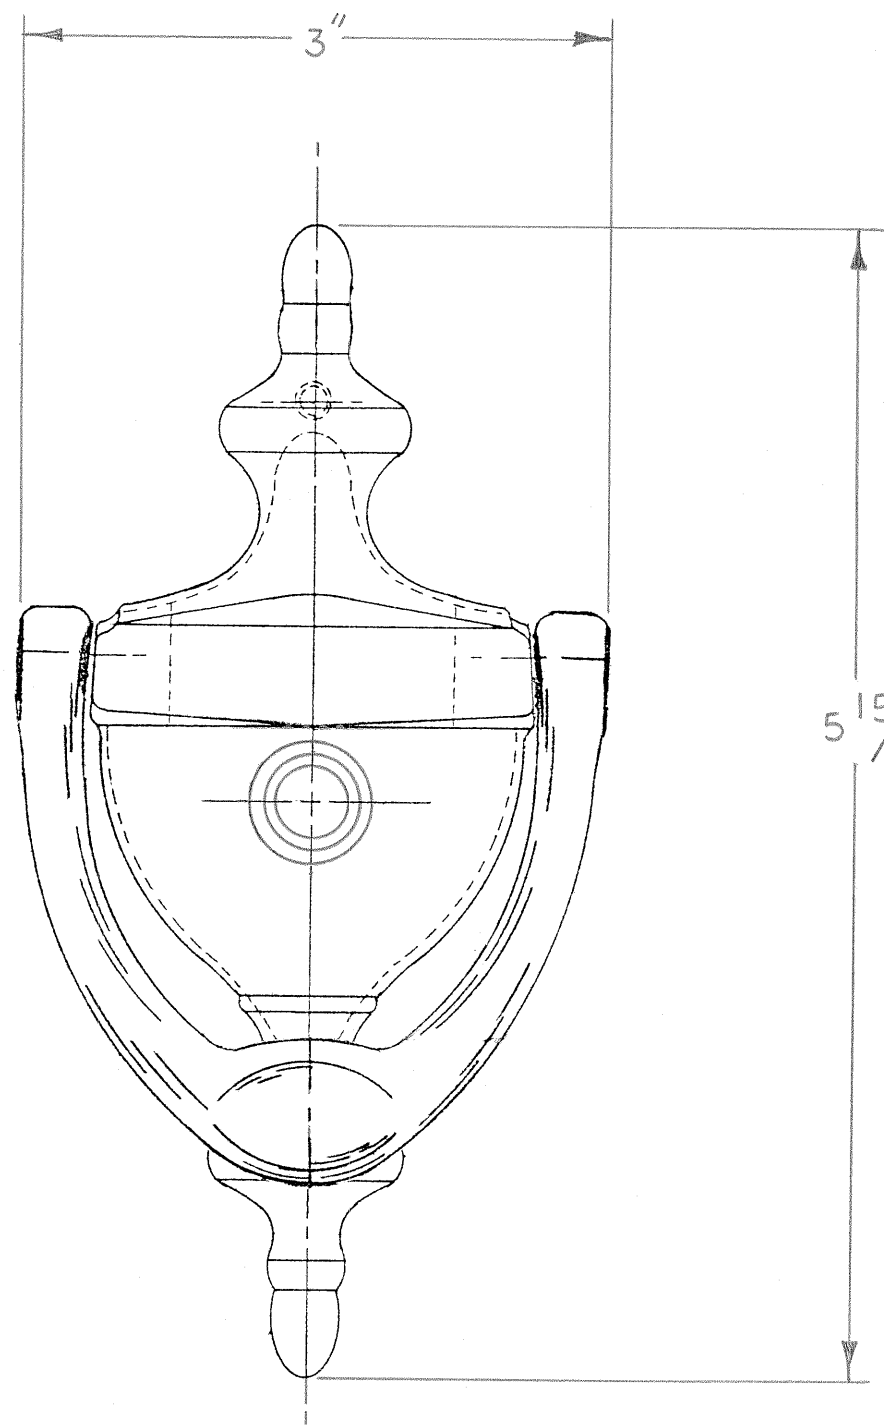

# TEMPLATE DRAWING

VIEWER NO.	VIEW ANGLE	HOLE DIA.
U697	150°	1/2"
U701	120°	1/2"

3125 DOOR KNOCKER X UL VIEWER

TEMPLATE NO. HB-U3125-105  
 DRAWN BY: FJH DATE: 2-12-90

THE H. B. IVES CO.  
 P.O. BOX 1887, NEW HAVEN, CONN. 06508