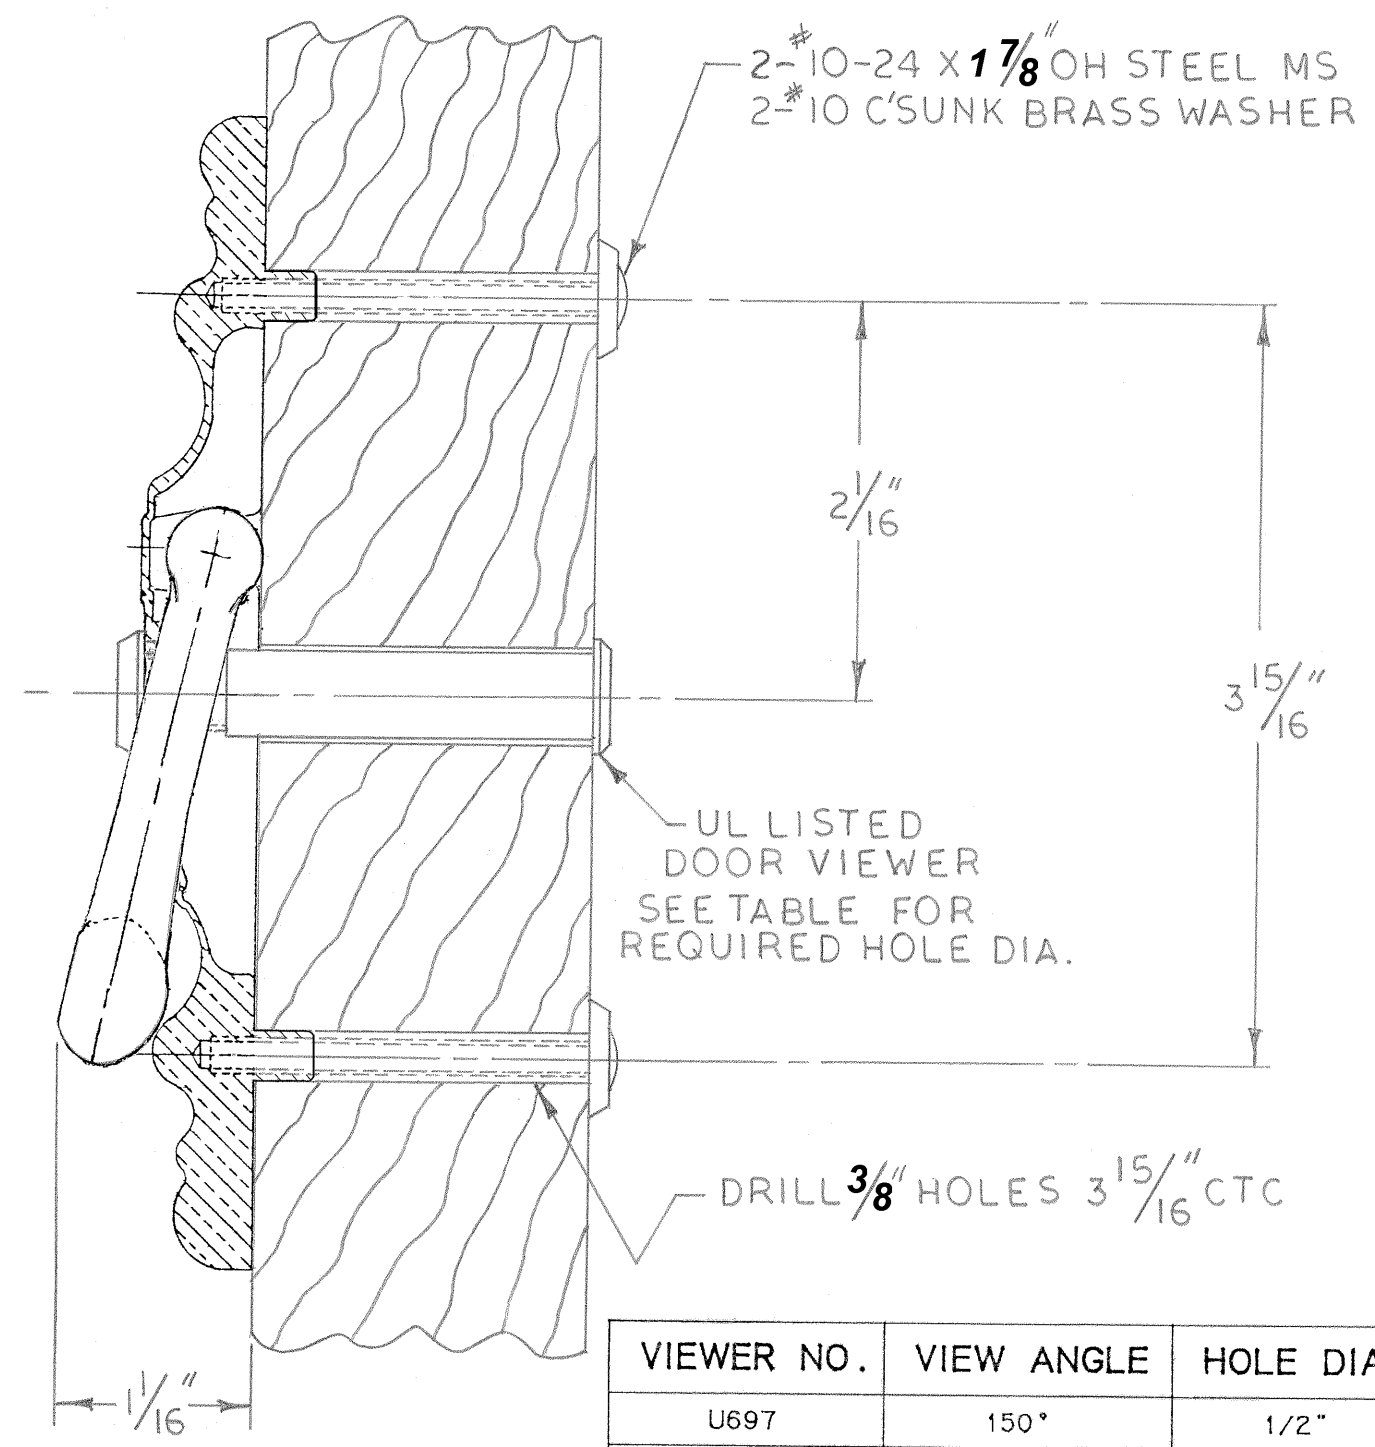

# TEMPLATE DRAWING

VIEWER NO.	VIEW ANGLE	HOLE DIA.
U697	150°	1/2"
U701	120°	1/2"

3125 DOOR KNOCKER X UL VIEWER

TEMPLATE NO. HB-U3125-105  
 DRAWN BY: FJH DATE: 2-12-90

THE H. B. IVES CO.  
 P.O. BOX 1887, NEW HAVEN, CONN. 06508