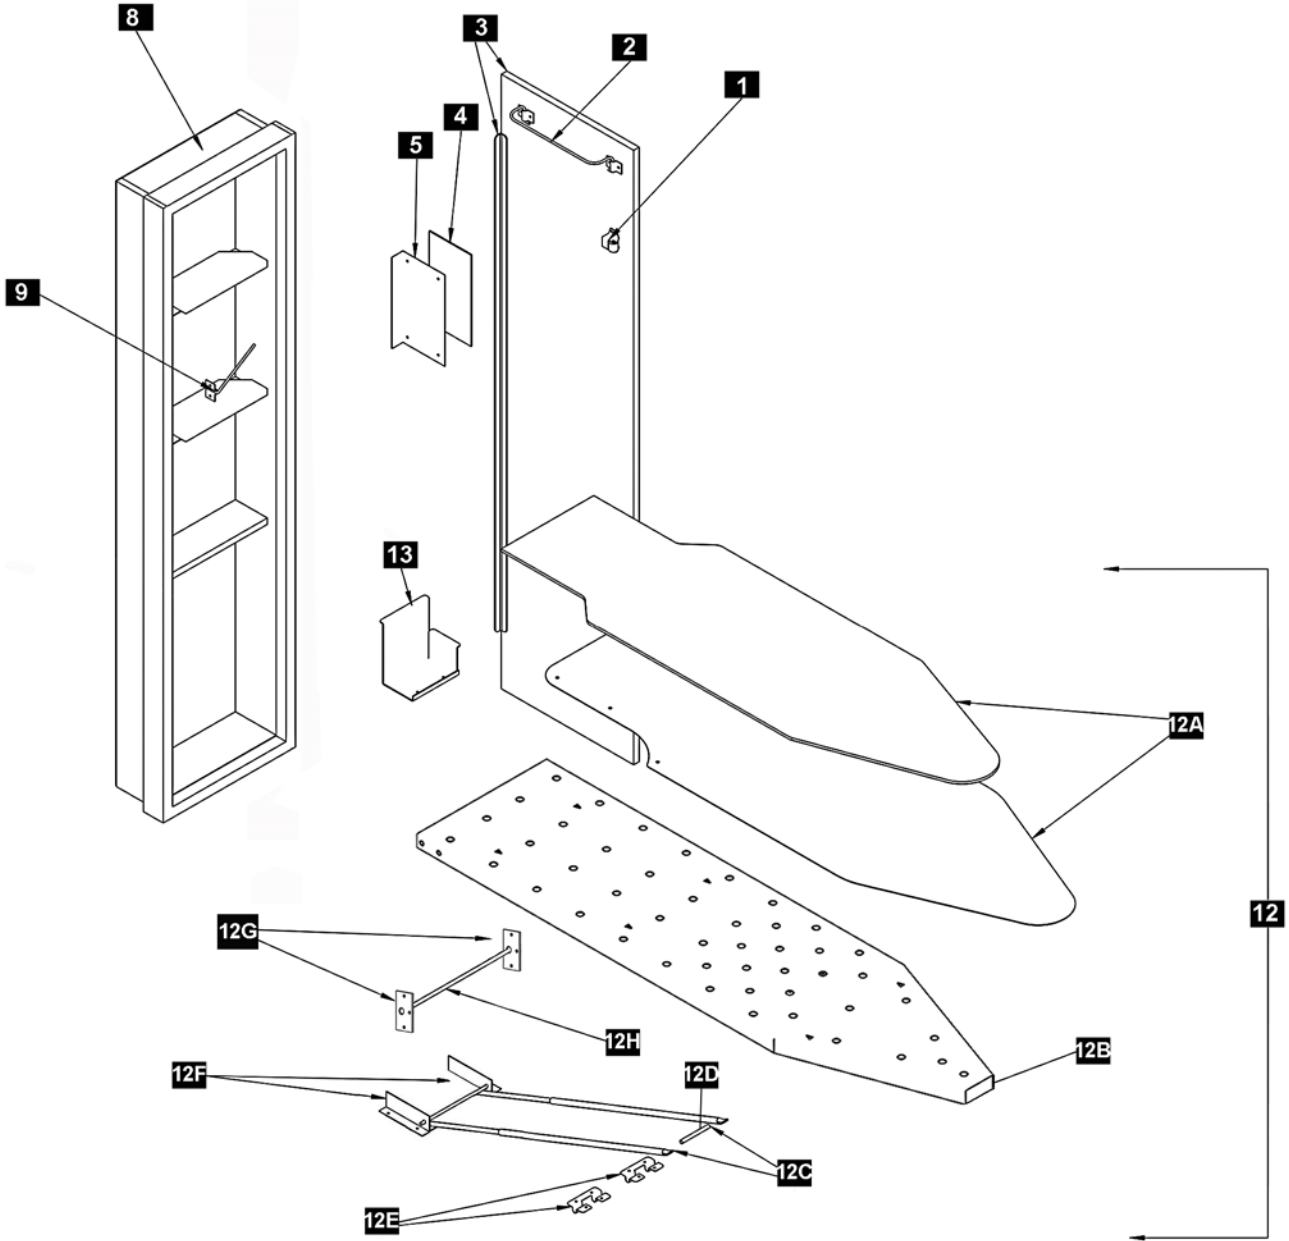

Built-In Ironing Centers  
*"A Space Saving Built-In Convenience"*

Model NE-46  
 Replacement Parts List

Item #	Part Number	Description	Quantity	Price
1	001504	Roller Catch Assembly	1	\$ 6.00
2	001541	Garment Bar Assembly	1	\$ 12.50
3	000671	NE-46 Wood Door Hinged	1	\$ 79.00
3A	001502	49" Hinge Assembly	1	\$ 15.95
3B	000670	15" x 60 5/8" x 3/4" Wood Door	1	\$ 57.75
4	001092	Fireproof Paper	1	\$ 1.00

Item #	Part Number	Description	Quantity	Price
5	000828	Heat Shield	1	\$ 3.50
8	000729	NE-46 Painted Cabinet	1	\$ 155.00
9	001539	LH Board Retainer Assembly	1	\$ 6.00
12	001571	46" Board Assembly	1	\$ 150.00
12A	001500	Cover & Pad Set	1	\$ 29.00
12B	000841	46" Ironing Board	1	\$ 65.00
	001552	46" Ironing Board, Cover & Pad Attached	1	\$ 94.00
12C	001569	Double Leg Assembly	1	\$ 35.00
	000852	Double Male Leg	1	\$ 25.00
	000853	Double Female Leg	1	\$ 25.00
12D	000809	8 9/16" x 1/4" 46 insert / Pair	1	\$ 12.00
12E	001508	Leg Holding Bracket Assembly / Pair	1	\$ 8.00
12F	001568	Bottom Leg Bracket Assembly	1	\$ 15.00
12G	001513	V5 Pivot Plate Assembly	1	\$ 9.00
12H	000817	12 3/4" x 5/16" Axle Rod for E/NE	1	\$ 7.50
13	001542	Hot Iron Rest Assembly	1	\$ 37.61
	001403	Convert 46" Fixed Board to 42" Fixed Board	1	\$ 69.00
	001404	Convert 46" Fixed Board to 42" Swivel Board	1	\$ 124.80
	001405	Convert 46" Fixed Board to 46" Swivel Board	1	\$ 129.00