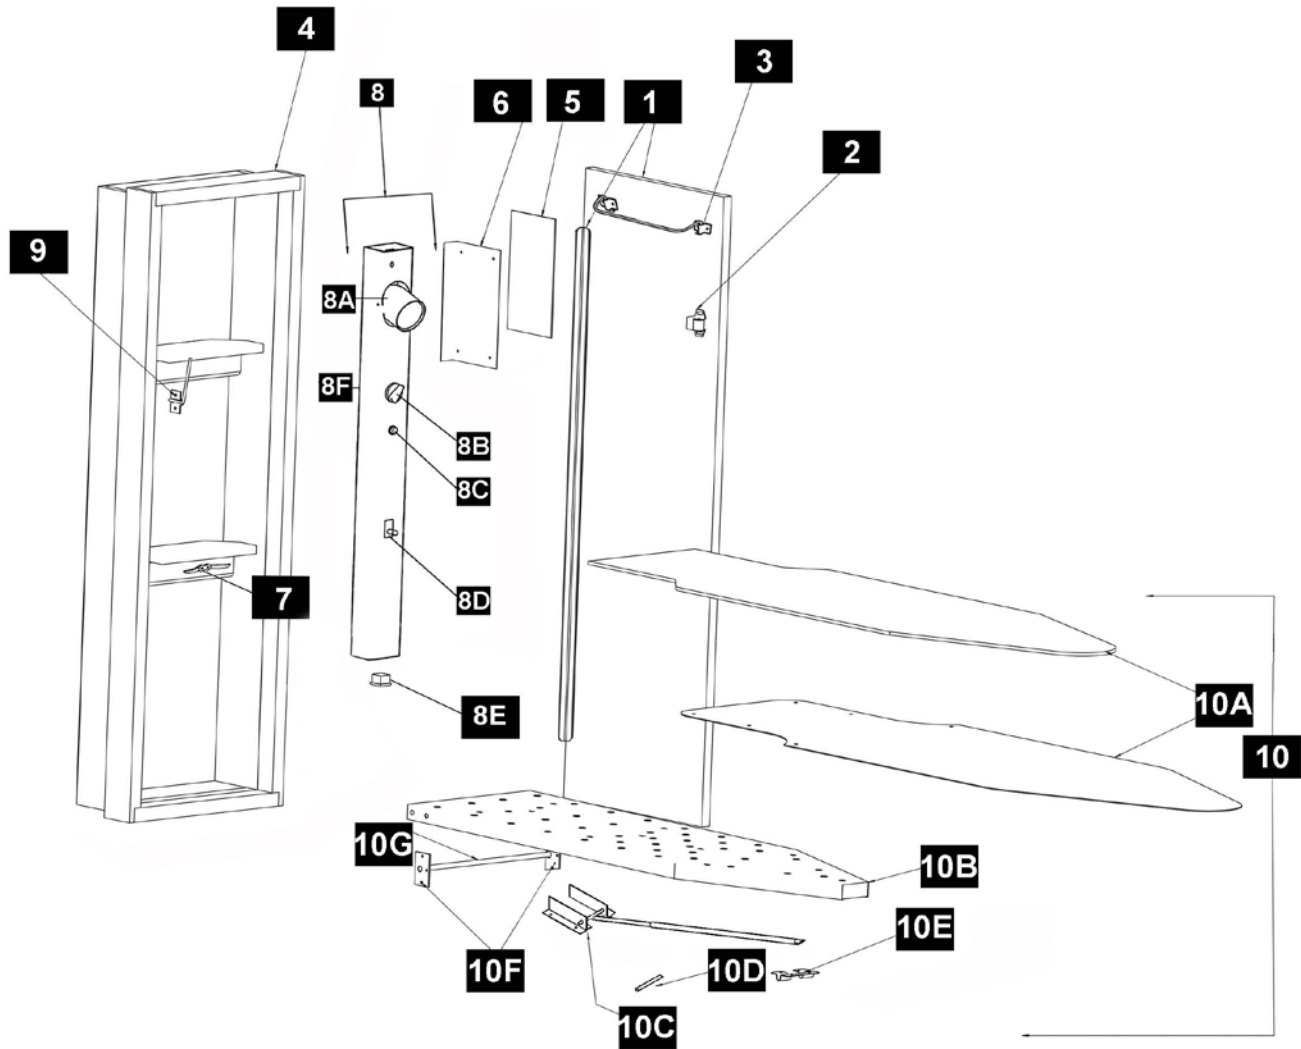

Built-In Ironing Centers
"A Space Saving Built-In Convenience"

Model E-42 Replacement Parts List

Item #	Part Number	Description	Quantity	Price
1	000669	E-42 Wood Door Hinged	1	\$ 79.00
1A	001503	39" Hinge Assembly	1	\$ 15.95
1B	000668	15" x 52" x 3/4" Wood Door	1	\$ 57.75
2	001504	Roller Catch Assembly	1	\$ 6.00
3	001541	Garment Bar Assembly	1	\$ 12.50
4	000711	Painted Swivel/Non E/NE 52" Cabinet	1	\$ 155.00
5	001092	Fireproof Paper	1	\$ 1.00

Item #	Part Number	Description	Quantity	Price
6	000828	Heat Shield	1	\$ 3.50
7	001540	Cord Wrap Assembly	1	\$ 8.84
8	001575	E-42 Raceway Assembly	1	\$ 155.00
8A	000224	Snap-In Lamp Holder	1	\$ 10.00
8B	000265	White Timer Knob	1	\$ 8.00
8C	000226	Pilot Light	1	\$ 6.00
8D	000231	White Disconnect Switch	1	\$ 11.00
8E	000230	White Electrical Outlet	1	\$ 8.00
8F	000218	60 Minute Timer – Mallory Timer M204	1	\$ 50.00
9	001539	LH Board Retainer Assembly	1	\$ 6.00
10	001577	42" Board Assembly	1	\$ 125.00
10A	001500	Cover & Pad Set	1	\$ 29.00
10B	000843	42" Ironing Board	1	\$ 65.00
	001550	42" Ironing Board, Cover & Pad Attached	1	\$ 94.00
10C	001515	Single Leg Assembly	1	\$ 25.00
	000854	Single Male Leg	1	\$ 12.50
	000855	Single Female Leg	1	\$ 12.50
10D	000808	2 5/8" x 5/16" Insert E/NE	1	\$ 6.00
10E	001508	Leg Holding Bracket Assembly	1	\$ 4.00
10F	001513	V5 Pivot Plate Assembly	1	\$ 9.00
10G	000817	12 3/4" x 5/16" Axle Rod for E/NE	1	\$ 7.50
	001407	42" Fixed to 42" Swivel	1	\$ 124.80