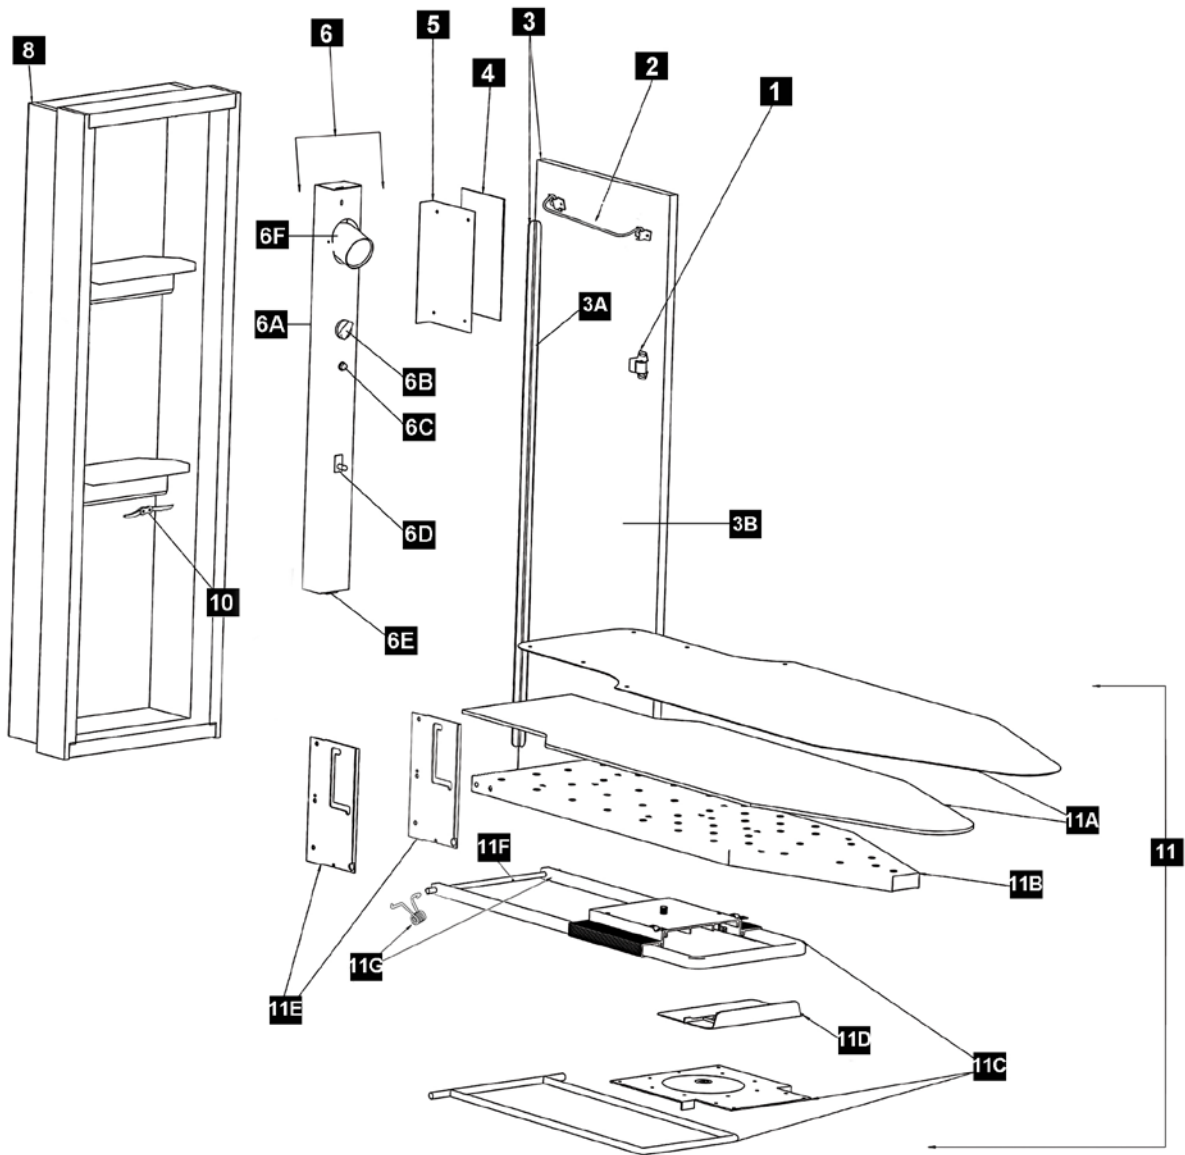

Built-In Ironing Centers
"A Space Saving Built-In Convenience"

Model AE-42
 Replacement Parts List

Item #	Part Number	Description	Quantity	Price
1	001504	Roller Catch Assembly	1	\$ 6.00
2	001541	Garment Bar Assembly	1	\$ 12.50
3	000669	AE-42 Wood Door Hinged	1	\$ 79.00
3A	001503	39" Hinge Assembly	1	\$ 15.95
3B	000668	15" x 52" x 3/4" Wood Door	1	\$ 57.75
4	001092	Fireproof Paper	1	\$ 1.00

Item #	Part Number	Description	Quantity	Price
5	000828	Heat Shield	1	\$ 3.50
6	001574	AE-42 Raceway Assembly	1	\$ 155.00
6A	000218	60 Minute Timer – Mallory Timer M204	1	\$ 50.00
6B	000265	White Timer Knob	1	\$ 8.00
6C	000226	Pilot Light	1	\$ 6.00
6D	000231	White Disconnect Switch	1	\$ 11.00
6E	000230	White Electrical Outlet	1	\$ 8.00
6F	000224	Snap-In Lamp Holder	1	\$ 10.00
8	000711	Painted Swivel Cabinet	1	\$ 155.00
10	001540	Cord Wrap Assembly	1	\$ 8.84
11	001525	42" Swivel Board Assembly	1	\$ 299.98
11A	001500	Cover & Pad Set	1	\$ 29.00
11B	000843	42" Ironing Board	1	\$ 65.00
	001550	42" Ironing Board, Cover & Pad Attached	1	\$ 94.00
11C	000802	42" Swivel Mechanism Only	1	\$ 150.00
11D	001613	Plastic Swivel Cover	1	\$ 10.00
11E	000881	Swivel Bracket – Pair	1	\$ 30.00
11F	000897	12 3/4" x 3/8" Axle Rod	1	\$ 3.00
11G	001549	Swivel Board Spring Assembly – L&R	1	\$ 25.00
	001406	42" Swivel to 42" Fixed	1	\$ 49.00