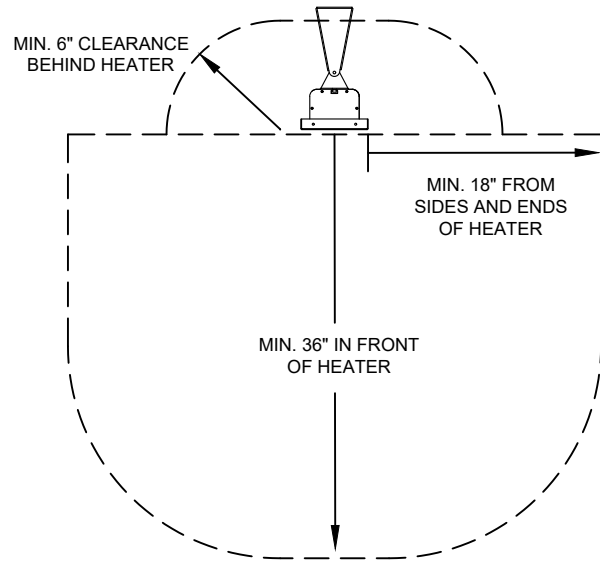

CLEARANCE FROM COMBUSTIBLES

MODEL	"A" DIM.	WATTS	VOLTS	AMPS	BTU's
SL1612	29.50"	1600	120	13.3	5460
SL1628	29.50"	1600	208	7.7	5460
SL1624	29.50"	1600	240	6.7	5460
SL2428	42.50"	2400	208	11.5	8190
SL2424	42.50"	2400	240	10	8190
SL3028	63.50"	3000	208	14.4	10239
SL3024	63.50"	3000	240	12.5	10239
SL4028	63.50"	4000	208	19.2	13652
SL4024	63.50"	4000	240	16.7	13652

DATE
Dec. 3, 2019

DRAWN BY:
MD

SCALE
NA