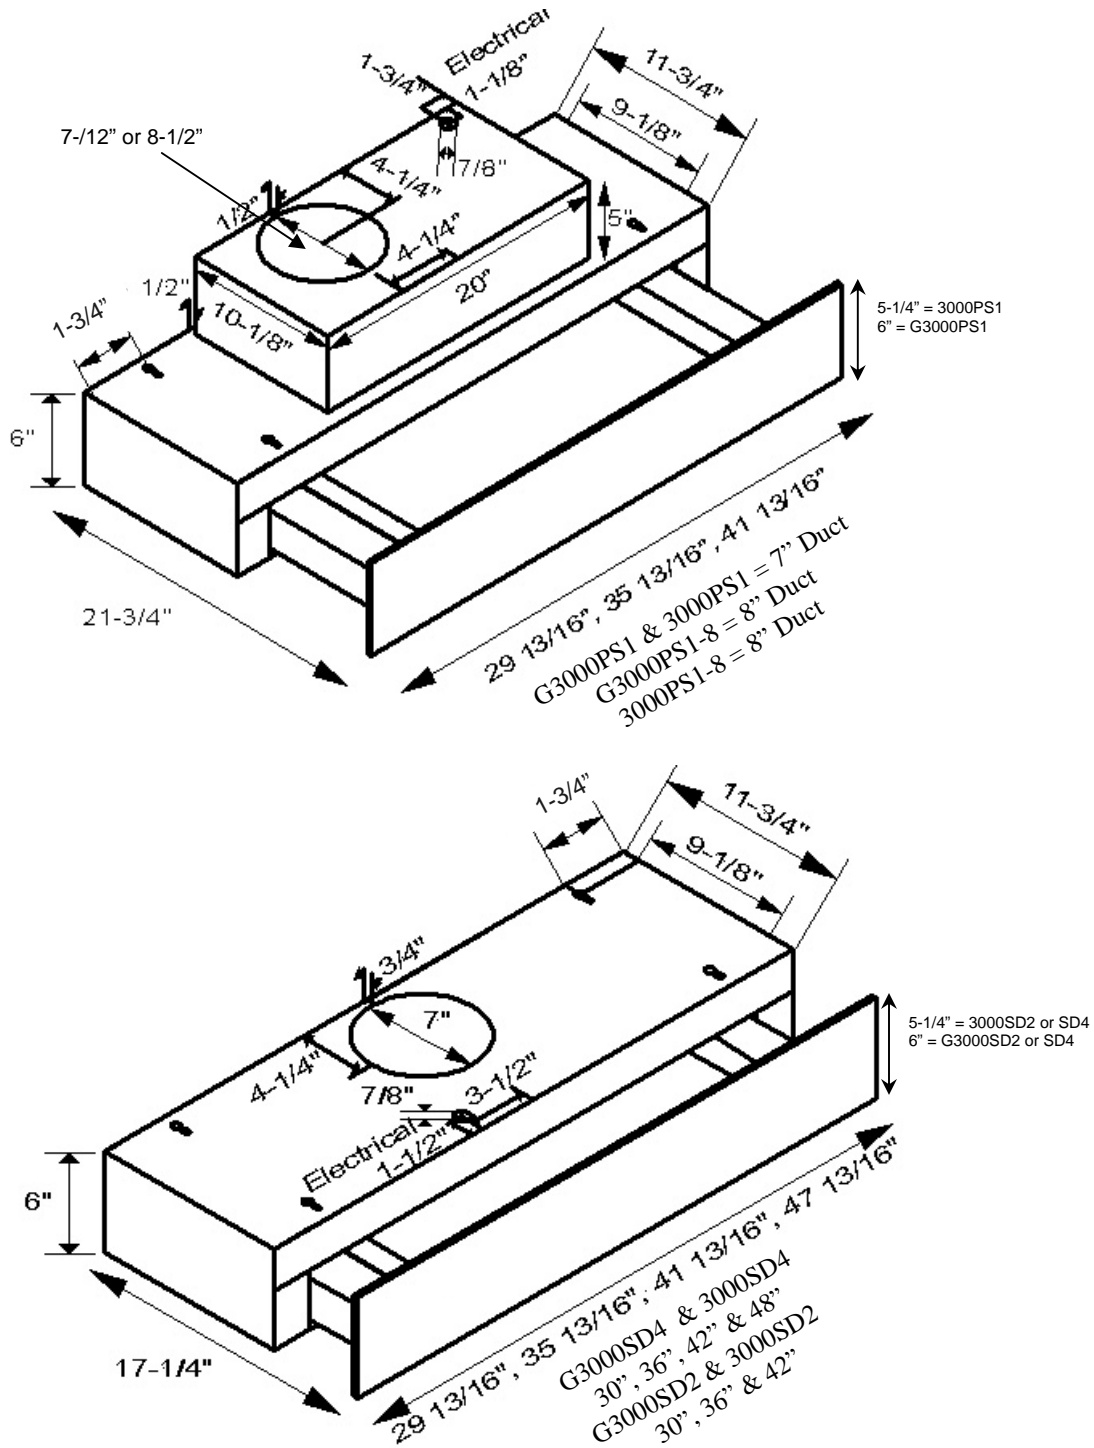

### Specifications

- ◆ **Power:** “Air Ring Fan” or Flame Retardant Centrifugal Blowers. 360 to 775 CFM.
- ◆ **Finish:** White or Black powder coat.
- ◆ **Front Panel:** Wood Front ready, Stainless Steel or Black or White Plexi Panel. (Wood panel supplied by Cabinet Maker)
- ◆ **Distance Codes:** Check local city, county and cooking appliance specifications. UL tested at 36” above cooking surface on PS1 model. 30” for SD4 & SD2 models.
- ◆ **Installation:** Includes mounting screws.

# Flush Mount Specifications

**NOTE**

**Example: G3000PS1-8**

Vent size 8" round by 3-1/2" high.  
 Increase CFM by 20% with 8" vent transition.  
 All other dimensions remain the same.

**SEVEN YEAR, IN HOME, LIMITED WARRANTY, THE BEST IN THE INDUSTRY!**

All dimensions are (+/-) 1/8" and are subject to change. Drawings are not to scale.