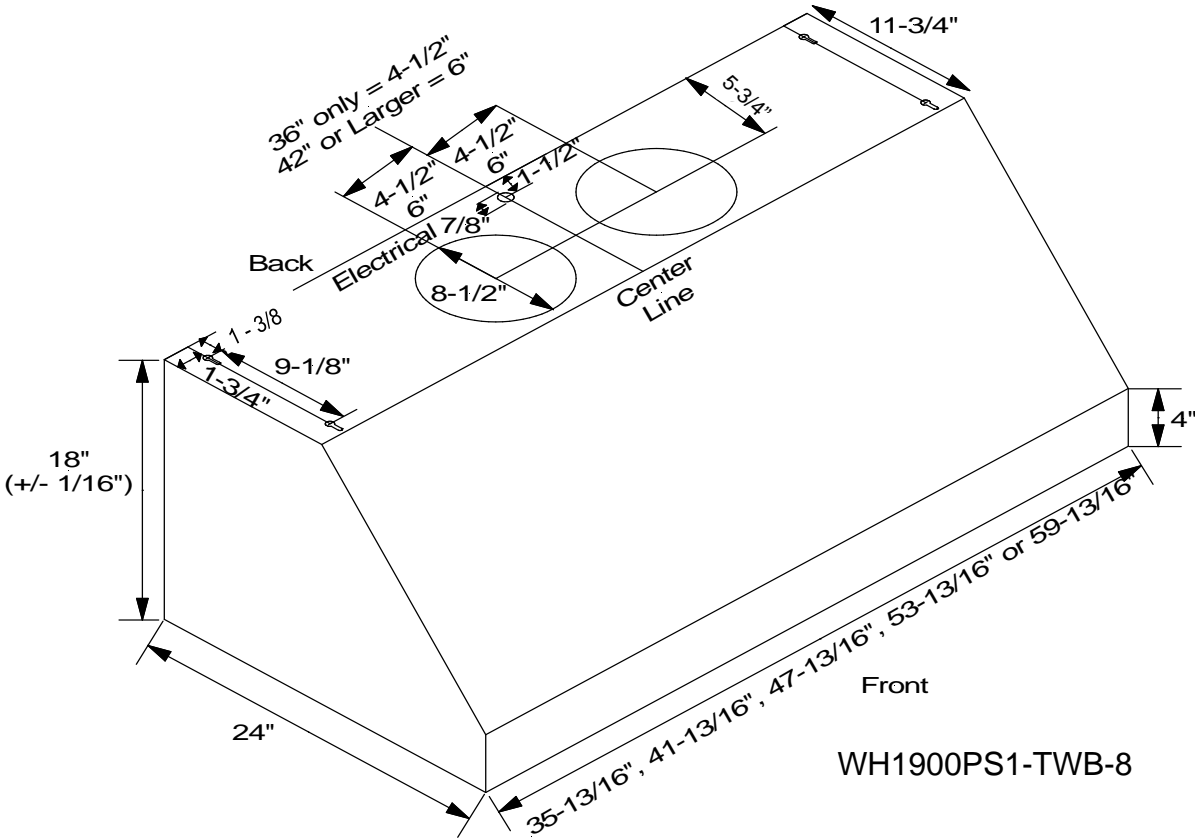

Available in Rear Vented Option. Mesh Filters Only—Call for a quote.

Wall Mount Specifications

NOTE
Example: WH1900PS1-TWB-8
 Vent size 8" round by 3-1/2" high.
 Increase CFM by 20% with 8" vent transition.
 All other dimensions remain the same.

8" Transition
 8" Round x 3-1/2" high

SEVEN YEAR, IN HOME, LIMITED WARRANTY, THE BEST IN THE INDUSTRY!

All dimensions are (+/-) 1/8" and are subject to change. Drawings are not to scale.