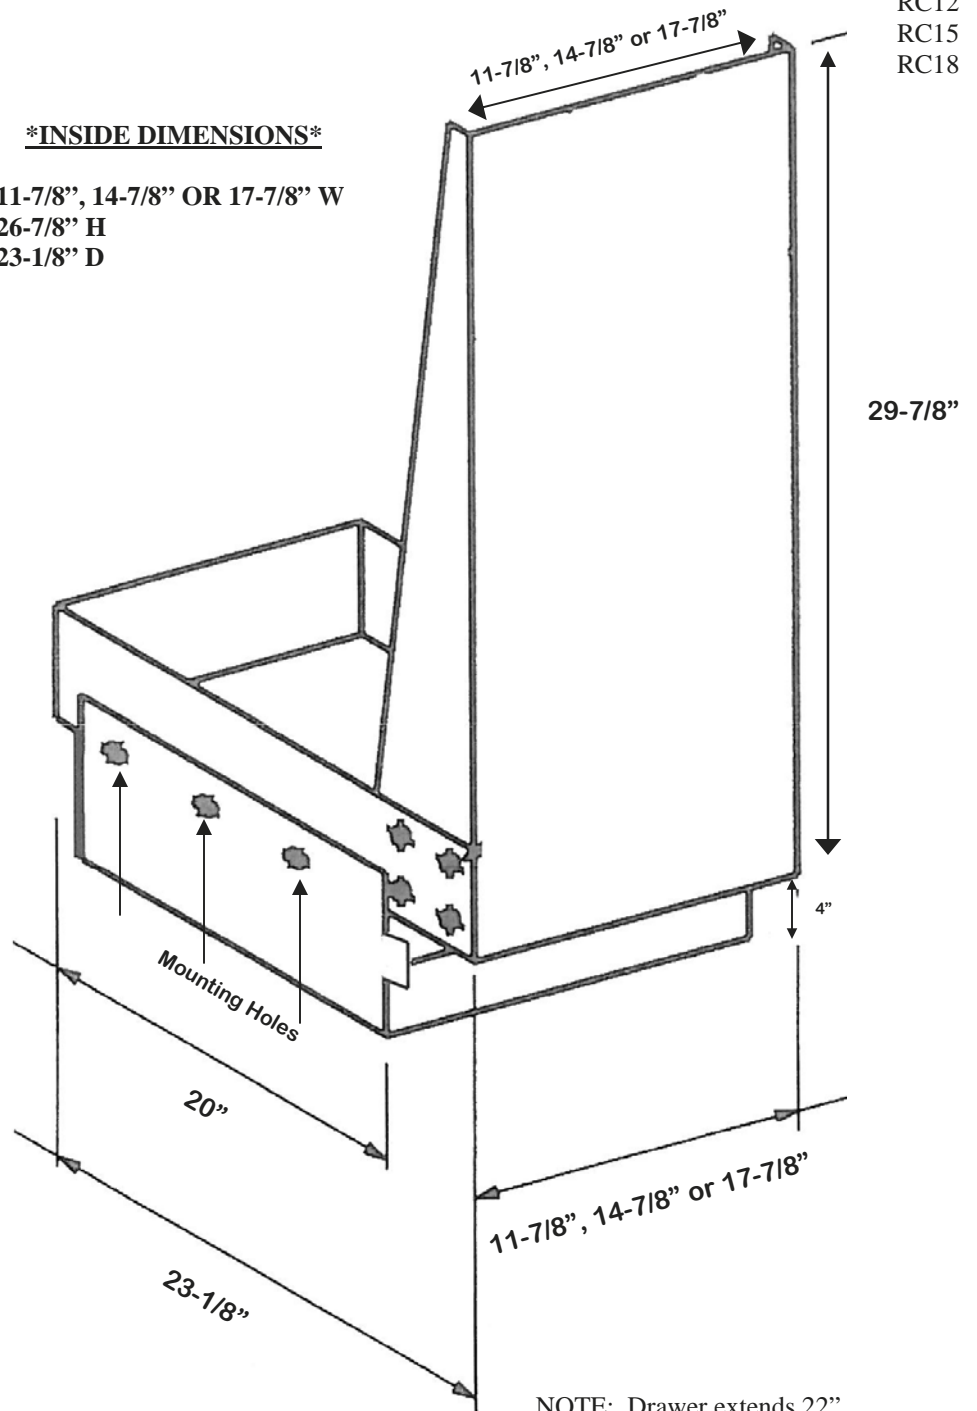

| MODEL | SIZE | PANEL CHOICES |
|-------|-----------------------|---|
| RC12 | 12" w X 34" h X 23" d | Stainless Steel (SS), Black (BL) or White (WH) Wood Front Ready (WF) |
| RC15 | 15" w X 34" h X 23" d | |
| RC18 | 18" w X 34" h X 23" d | |

Recycle for a better tomorrow.

Recycling Cabinet Specifications

Wood Front Ready

INSIDE DIMENSIONS

11-7/8", 14-7/8" OR 17-7/8" W
26-7/8" H
23-1/8" D

RC12
RC15
RC18

NOTE: Height and depth are the same for all models:
RC12, RC15 & RC18.

*RC12 Fits One Trash Can
*RC15 & RC18 Fit Two Trash Cans

NOTE: Drawer extends 22"

Recycle for a better tomorrow.